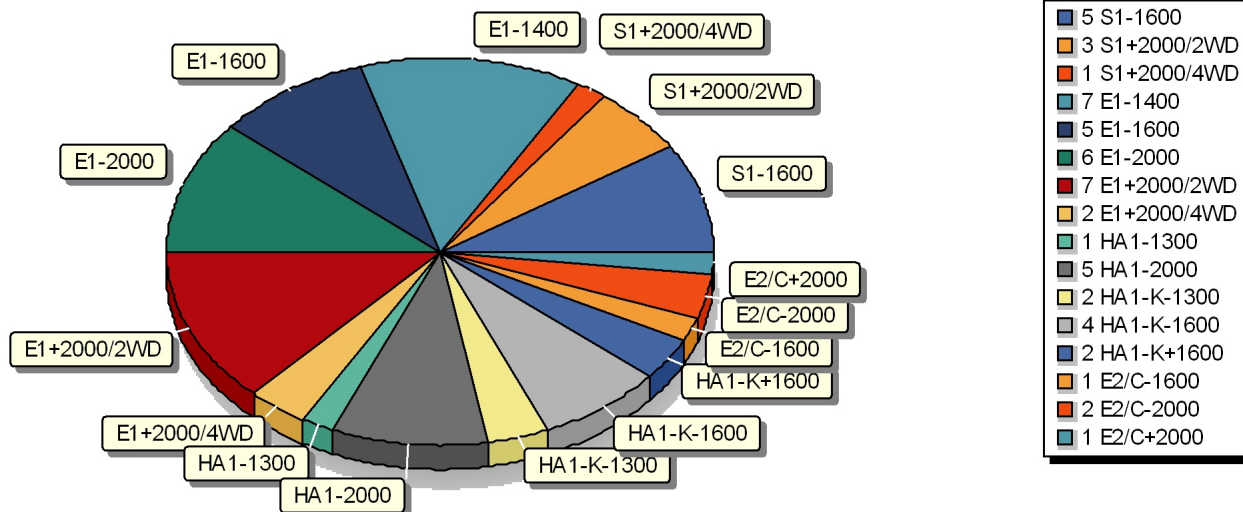

MAVERICK RESCUE EURO CUP 2019

PRAMOS XIV. Divácká 13°, 15.9.2019

13. - 15. 9. 2019

Jury / Competition Management					Hill Data					
Chief of Competition	GÄNSDORFER Aleš				Start Altitude	232 m				
Race Director	GÄNSDORFER Aleš				Finish Altitude	348 m				
Vice chairman	STÁRKOVÁ Kateřina				Vertical Drop	116 m				
Sport Marshal MREC	BARTL Miroslav				Course Length	2400 m				
Technical Marshal MREC	MRÁZ Jan				Min course Width	7 m				
					Count of right-hand bend					
					Count of left-hand bend					
					Hill Record	2009, BENEŠ Miloš Ralt RT23: 57.84				
Competition / Weather Information										
Qualification					RACE					
	Time	Weather	Temp. (°C)			Time	Weather	Temp. (°C)		
			Air	Road				Air	Road	
1st Round	08:12 - 09:41	Sunny	8	4	1st Round	12:35 - 14:28	Sunny	18	12	
2nd Round	10:02 - 11:59	Sunny	14	9	2nd Round	14:54 - 16:11	Sunny	20	14	
Statistics										
		Time			Speed (km/h)			Competitors / Nations		
		Min	Max	Avg.	Max	Min	Avg.	in start list	started	with results
Qualification	1st Round	1:10.360	2:00.260	1:31.940	122,797	71,844	93,974	59/4	41/4	40/4
	2nd Round	1:09.350	1:52.380	1:26.611	124,585	76,882	99,755	56/4	51/4	50/4
RACE	1st Round	1:07.270	1:52.640	1:25.479	128,438	76,705	101,077	56/4	51/4	51/4
	2nd Round	1:07.740	2:02.280	1:25.849	127,547	70,658	100,641	54/4	50/4	50/4
Race Director			Sport Marshal MREC				Main Timekeeper			
GÄNSDORFER Aleš			BARTL Miroslav				ŠABÍK Ľuboš			