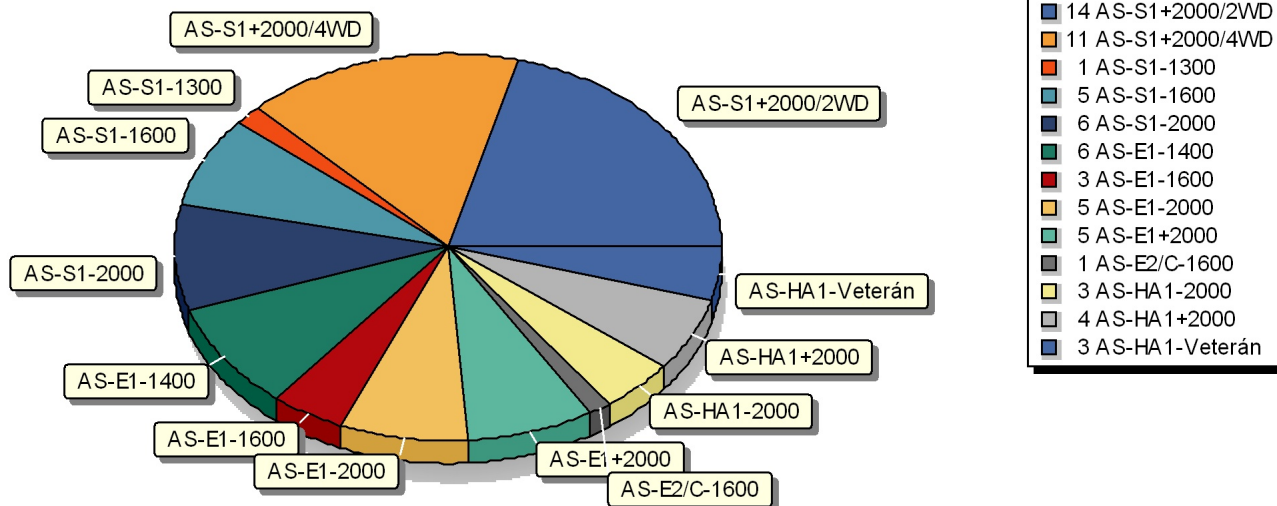

## GMS V. Race Cars Show 2019 Automotodom Brno II., 19. 10. 2019

Jury / Competition Management					Hill Data					
Chief of Competition	GÄNSDORFER Aleš				Start Altitude	420 m				
Race Director	GÄNSDORFER Aleš				Finish Altitude	430 m				
Vice chairman	STÁRKOVÁ Kateřina				Vertical Drop	10 m				
Sport Marshal MREC	BARTL Miroslav				Course Length	4800 m				
Technical Marshal MREC	MRÁZ Jan				Min course Width	15 m				
					Count of right-hand bend					
					Count of left-hand bend					
					Hill Record	2019, BENEŠ Miloš Osella FA 30: 1:44.29				
Competition / Weather Information										
Qualification					RACE					
	Time	Weather	Temp. (°C)			Time	Weather	Temp. (°C)		
			Air	Road				Air	Road	
1st Round	14:44 - 16:32	Cloudy	14	8	1st Round	14:42 - 17:07	Cloudy	16	11	
2nd Round	-				2nd Round	15:36 - 17:51	Cloudy	17	11	
Statistics										
		Time			Speed (km/h)			Competitors / Nations		
		Min	Max	Avg.	Max	Min	Avg.	in start list	started	with results
Qualification	1st Round	3:26.660	3:26.660	3:26.660	83,616	83,616	83,616	68/3	1/3	1/1
	2nd Round							0/0	0/0	0/0
RACE	1st Round	2:40.280	4:47.530	3:05.583	107,811	60,098	93,112	67/3	65/3	63/3
	2nd Round	2:39.900	4:06.900	3:02.566	108,068	69,988	94,651	67/3	61/3	61/3
Race Director			Sport Marshal MREC			Main Timekeeper				
GÄNSDORFER Aleš			BARTL Miroslav			ŠABÍK Ľuboš				