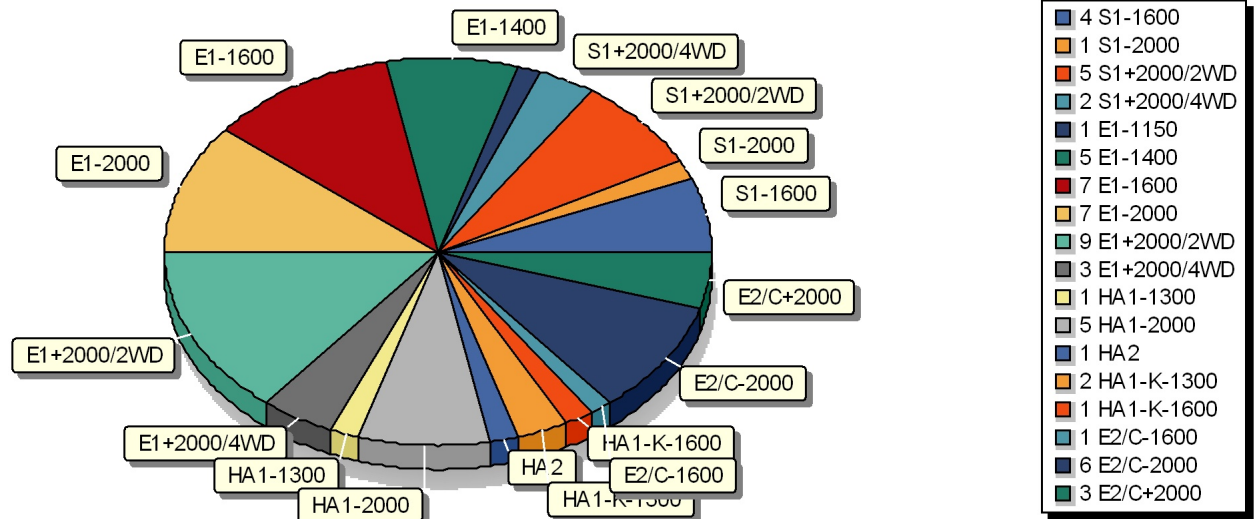

MAVERICK RESCUE EURO CUP 2019

GMS V. Race Cars Show 2019 Automotodom Brno II., 19. 10. 2019

Jury / Competition Management					Hill Data					
Chief of Competition	GÄNSDORFER Aleš				Start Altitude	420 m				
Race Director	GÄNSDORFER Aleš				Finish Altitude	430 m				
Vice chairman	STÁRKOVÁ Kateřina				Vertical Drop	10 m				
Sport Marshal MREC	BARTL Miroslav				Course Length	4800 m				
Technical Marshal MREC	MRÁZ Jan				Min course Width	15 m				
					Count of right-hand bend					
					Count of left-hand bend					
					Hill Record	2019, BENEŠ Miloš Osella FA 30: 1:44.29				
Competition / Weather Information										
Qualification					RACE					
	Time	Weather	Temp. (°C)			Time	Weather	Temp. (°C)		
			Air	Road				Air	Road	
1st Round	14:44 - 16:32	Cloudy	14	8	1st Round	14:42 - 17:07	Cloudy	16	11	
2nd Round	-				2nd Round	15:36 - 17:51	Cloudy	17	11	
Statistics										
		Time			Speed (km/h)			Competitors / Nations		
		Min	Max	Avg.	Max	Min	Avg.	in start list	started	with results
Qualification	1st Round	2:44.980	2:44.980	2:44.980	104,740	104,740	104,740	66/3	1/3	1/1
	2nd Round							0/0	0/0	0/0
RACE	1st Round	1:57.290	3:45.990	2:34.962	147,327	76,464	111,511	64/3	54/3	54/3
	2nd Round	1:59.050	3:48.170	2:35.278	145,149	75,733	111,284	64/3	52/3	52/3
Race Director			Sport Marshal MREC			Main Timekeeper				
GÄNSDORFER Aleš			BARTL Miroslav			ŠABÍK Ľuboš				