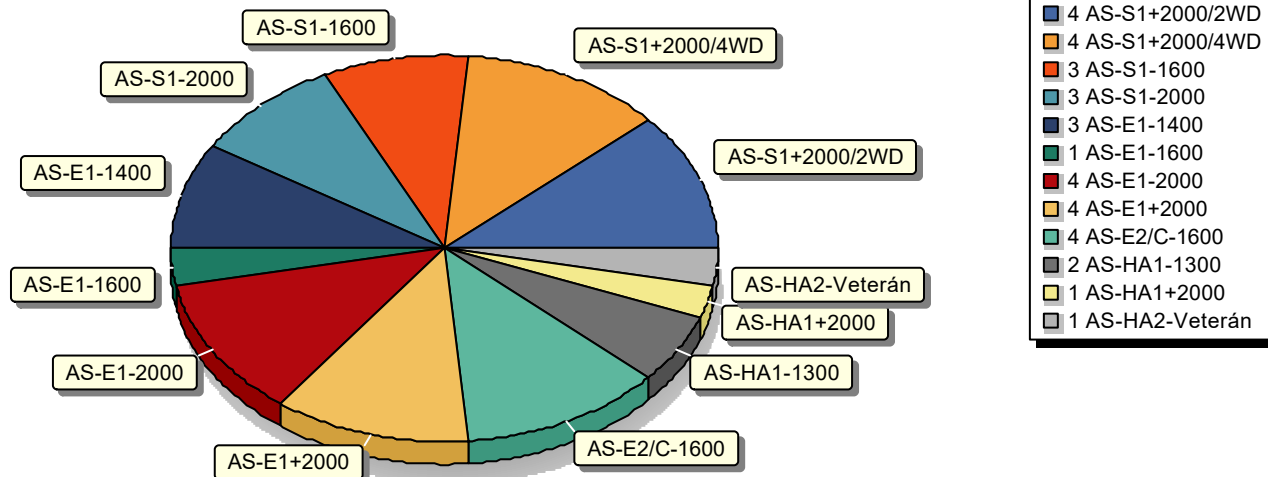

MAVERICK RESCUE EURO CUP 2020

III. Vířské serpentiny, 21. 6. 2020

19. - 21. 6. 2020

Jury / Competition Management					Hill Data					
Chief of Competition	GÄNSDORFER Aleš				Start Altitude	415 m				
Race Director	GÄNSDORFER Aleš				Finish Altitude	545 m				
Vice chairman	STÁRKOVÁ Kateřina				Vertical Drop	130 m				
Sport Marshal MREC	STARÝ Vladimír				Course Length	2900 m				
Technical Marshal MREC	VOZDECKÝ David				Min course Width	7 m				
					Count of right-hand bend					
					Count of left-hand bend					
					Hill Record	2018, MADRIAN Ferdinand Norma M20F: 1:21.71				
Competition / Weather Information										
Qualification					RACE					
	Time	Weather	Temp. (°C)			Time	Weather	Temp. (°C)		
			Air	Road				Air	Road	
1st Round	08:32 - 10:17	Rain	12	8	1st Round	12:35 - 17:22	Cloudy	13	9	
2nd Round	10:29 - 12:10	Cloudy	13	8	2nd Round	15:14 - 17:47	Cloudy	14	9	
Statistics										
		Time			Speed (km/h)			Competitors / Nations		
		Min	Max	Avg.	Max	Min	Avg.	in start list	started	with results
Qualification	1st Round	1:53.200	5:22.810	2:21.575	92,226	32,341	73,742	35/2	29/2	29/2
	2nd Round	1:47.910	2:33.790	2:08.765	96,747	67,885	81,078	34/2	31/2	31/2
RACE	1st Round	1:42.000	2:25.080	2:02.738	102,353	71,960	85,059	34/2	32/2	31/2
	2nd Round	1:41.710	2:28.700	2:03.233	102,645	70,208	84,717	34/2	31/2	31/2
Race Director			Sport Marshal MREC				Main Timekeeper			
GÄNSDORFER Aleš			STARÝ Vladimír				ŠABÍK Ľuboš			