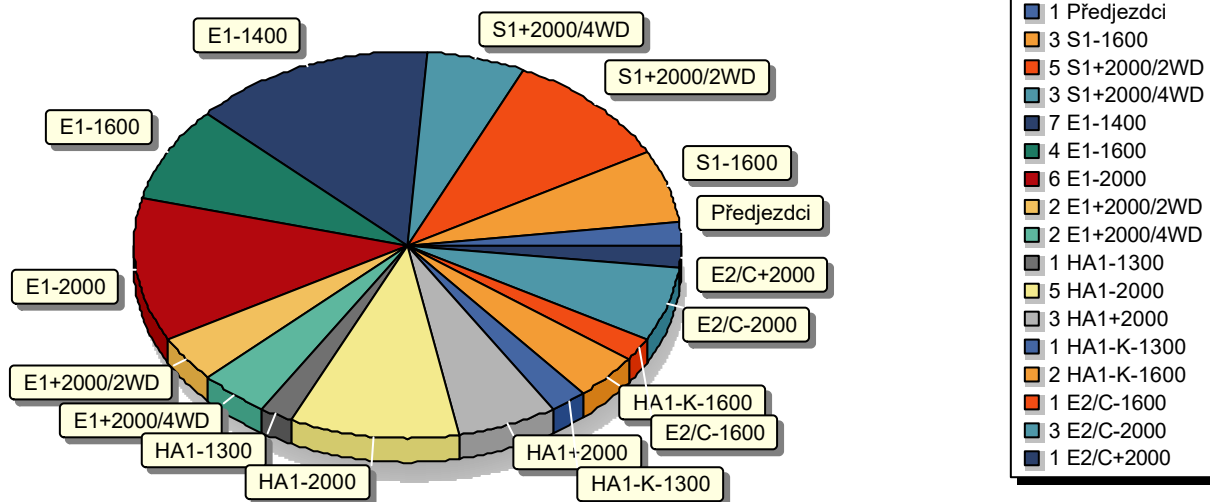

MAVERICK RESCUE EURO CUP 2020

PRAMOS XV. Divácká 13°, 13. 9. 2020

11. - 13. 9. 2020

Jury / Competition Management					Hill Data					
Chief of Competition	GÄNSDORFER Aleš				Start Altitude	232 m				
Race Director	GÄNSDORFER Aleš				Finish Altitude	348 m				
Vice chairman	STÁRKOVÁ Kateřina				Vertical Drop	116 m				
Sport Marshal MREC	STARÝ Vladimír				Course Length	2400 m				
Technical Marshal MREC	VOZDECKÝ David				Min course Width	7 m				
					Count of right-hand bend					
					Count of left-hand bend					
					Hill Record	2009, BENEŠ Miloš Ralt RT23: 57.84				
Competition / Weather Information										
Qualification					RACE					
	Time	Weather	Temp. (°C)			Time	Weather	Temp. (°C)		
			Air	Road				Air	Road	
1st Round	08:00 - 09:28	Sunny	13	7	1st Round	12:16 - 13:41	Sunny	24	12	
2nd Round	09:30 - 11:42	Sunny	19	9	2nd Round	13:56 - 15:50	Sunny	25	12	
Statistics										
		Time			Speed (km/h)			Competitors / Nations		
		Min	Max	Avg.	Max	Min	Avg.	in start list	started	with results
Qualification	1st Round	1:06.260	1:43.600	1:24.466	130,395	83,398	102,289	57/5	43/5	43/5
	2nd Round	1:04.430	20:11.380	2:16.601	134,099	7,132	63,250	50/5	44/5	42/5
RACE	1st Round	1:04.310	1:40.660	1:21.148	134,349	85,833	106,472	51/5	46/5	45/5
	2nd Round	1:04.440	1:42.150	1:21.115	134,078	84,581	106,515	50/5	45/5	45/5
Race Director			Sport Marshal MREC				Main Timekeeper			
GÄNSDORFER Aleš			STARÝ Vladimír				ŠABÍK Ľuboš			