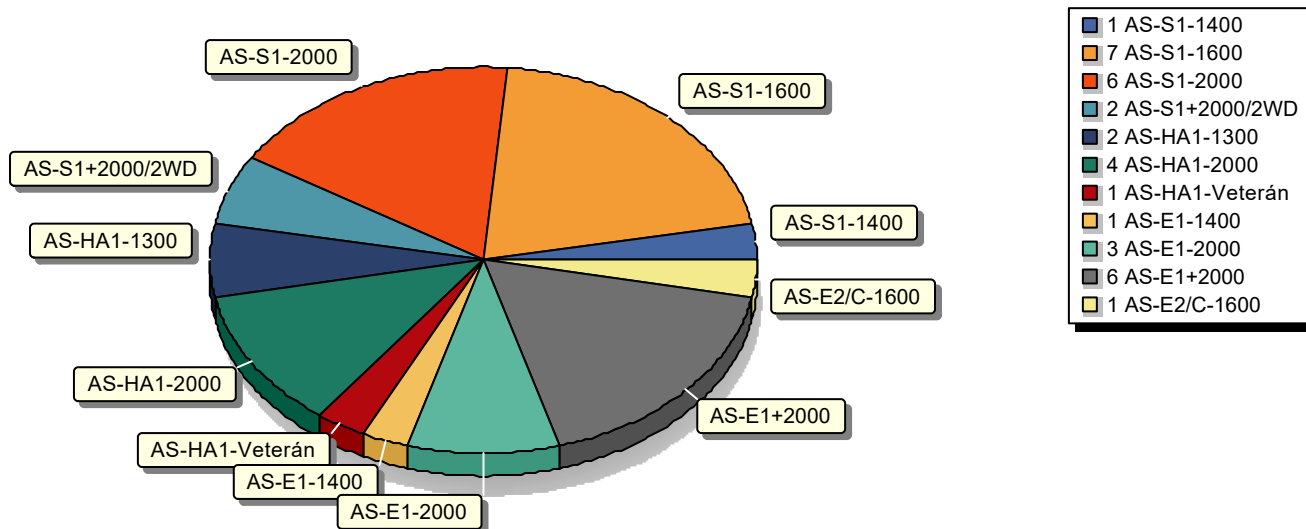

MAVERICK Hill Climb Czech 2021

23. Slovácký kopec - XI. Memoriál Stanislava Firtla, 16. 5.

15. - 16. 5. 2021

Jury / Competition Management		Hill Data	
Chief of Competition	GÄNSDORFER Aleš	Start Altitude	183 m
Race Director	GÄNSDORFER Aleš	Finish Altitude	261 m
Vice chairman	STÁRKOVÁ Kateřina	Vertical Drop	78 m
Sport Marshal MREC	STARÝ Vladimír	Course Length	2210 m
Technical Marshal MREC	VOZDECKÝ David	Min course Width	7 m
		Count of right-hand bend	5
		Count of left-hand bend	4
		Hill Record	2018, KOMÁREK David Norma M20FC KOMVET EVO: 54.02

Competition / Weather Information									
Qualification					RACE				
	Time	Weather	Temp. (°C)			Time	Weather	Temp. (°C)	
			Air	Road				Air	Road
1st Round	08:20 - 11:34	Cloudy	11	6	1st Round	12:50 - 14:37	Semicyludy	15	10
2nd Round	09:11 - 12:27	Cloudy	15	9	2nd Round	14:47 - 17:06	Semicyludy	17	12

Statistics										
		Time			Speed (km/h)		Competitors / Nations			
		Min	Max	Avg.	Max	Min	Avg.	in start list	started	with results
Qualification	1st Round	1:37.100	12:37.040	2:13.904	81,936	10,509	59,415	36/3	32/3	31/3
	2nd Round	1:24.970	3:34.280	1:53.586	93,633	37,129	70,044	34/3	33/3	33/3
RACE	1st Round	1:22.020	3:49.710	1:43.851	97,001	34,635	76,609	34/3	33/3	33/3
	2nd Round	1:21.920	2:36.890	1:40.512	97,119	50,711	79,154	34/3	33/3	33/3

Race Director		Sport Marshal MREC		Main Timekeeper	
GÄNSDORFER Aleš		STARÝ Vladimír		DVOŘÁČEK Miroslav