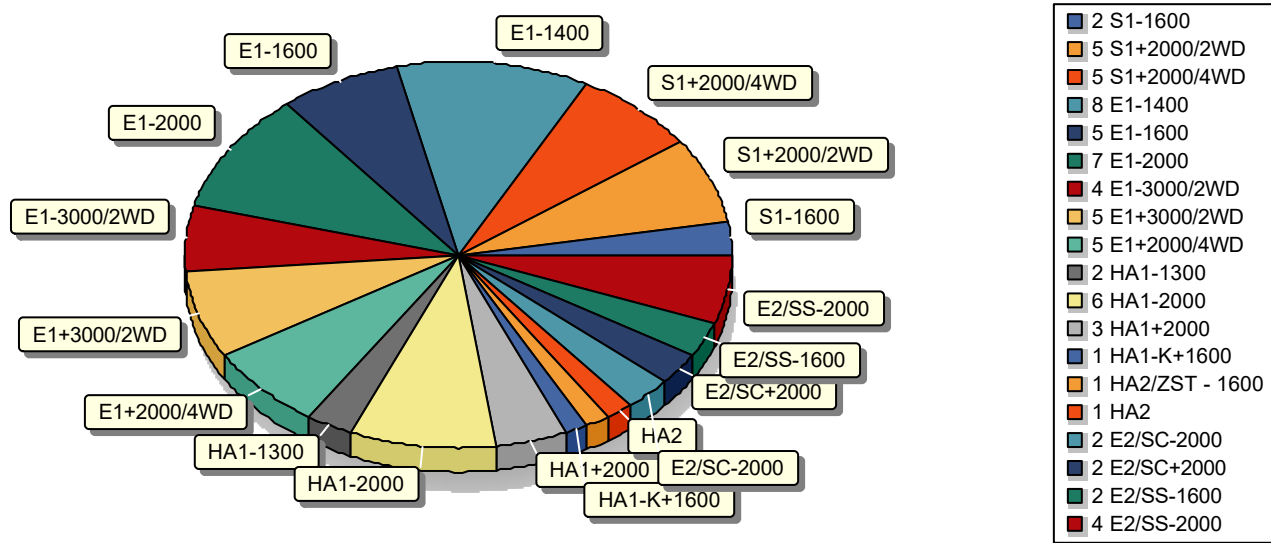

MAVERICK Hill Climb Czech 2021

VIII. Vrbenský vrch 2021, 8. 8. 2021

7. - 8. 8. 2021

Jury / Competition Management		Hill Data	
Chief of Competition	PLEVA Martin	Start Altitude	531 m
Race Director	GÄNSDORFER Aleš	Finish Altitude	652 m
Vice chairman	STÁRKOVÁ Kateřina	Vertical Drop	121 m
Sport Marshal MREC	STARÝ Vladimír	Course Length	3150 m
Technical Marshal MREC	VOZDECKÝ David	Min course Width	6 m
		Count of right-hand bend	
		Count of left-hand bend	
		Hill Record	, New track : 1:15.00

Competition / Weather Information									
Qualification					RACE				
	Time	Weather	Temp. (°C)			Time	Weather	Temp. (°C)	
			Air	Road				Air	Road
1st Round	08:40 - 10:16				1st Round	12:55 - 14:34			
2nd Round	10:19 - 12:08				2nd Round	15:02 - 16:13			

Statistics											
		Time			Speed (km/h)				Competitors / Nations		
		Min	Max	Avg.	Max	Min	Avg.	in start list	started	with results	
Qualification	1st Round	1:39.660	8:59.610	2:20.334	113,787	21,015	80,807	73/3	59/3	58/3	
	2nd Round	1:31.440	20:11.120	2:34.748	124,016	9,363	73,280	70/3	67/3	65/3	
RACE	1st Round	1:26.690	9:21.250	1:55.295	130,811	20,205	98,356	70/3	66/3	66/3	
	2nd Round	1:21.830	2:11.510	1:45.241	138,580	86,229	107,752	70/3	65/3	65/3	

Race Director		Sport Marshal MREC		Main Timekeeper	
GÄNSDORFER Aleš		STARÝ Vladimír		DVOŘÁČEK Miroslav