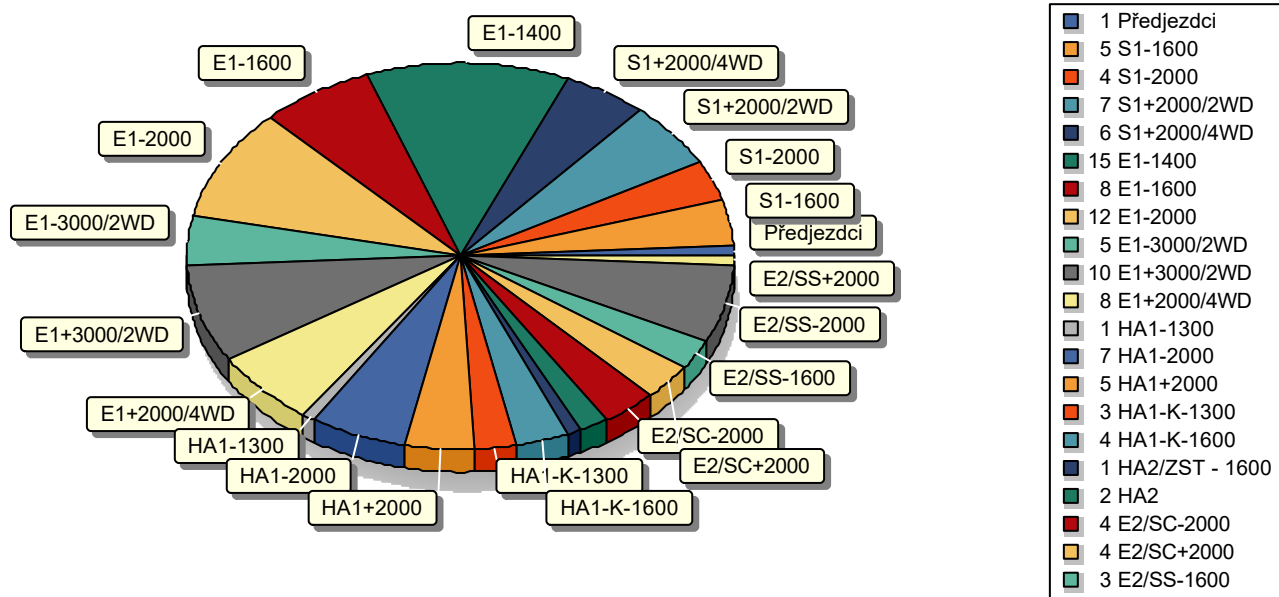

MAVERICK Hill Climb Czech 2021

II. GMS Albrechtický kopec - Memoriál Jiřího Lose, 22. 8.

20. - 22. 8. 2021

Jury / Competition Management		Hill Data	
Chief of Competition	GÄNSDORFER Aleš	Start Altitude	390 m
Race Director	GÄNSDORFER Aleš	Finish Altitude	584 m
Vice chairman	STÁRKOVÁ Kateřina	Vertical Drop	194 m
Sport Marshal MREC	STARÝ Vladimír	Course Length	4000 m
Technical Marshal MREC		Min course Width	7 m
		Count of right-hand bend	
		Count of left-hand bend	
		Hill Record	2020, PETIT Sébastien Nova Np 01 - 4 Engine Honda: 1:28.82

Competition / Weather Information									
Qualification					RACE				
	Time	Weather	Temp. (°C)			Time	Weather	Temp. (°C)	
			Air	Road				Air	Road
1st Round	08:16 - 09:32	Cloudy	14	8	1st Round	10:04 - 12:19	Cloudy	18	13
2nd Round	- DNS -				2nd Round	13:02 - 14:37	Cloudy	23	14

Statistics										
		Time			Speed (km/h)			Competitors / Nations		
		Min	Max	Avg.	Max	Min	Avg.	in start list	started	with results
Qualification	1st Round	1:32.470	2:55.820	2:07.008	155,726	81,902	113,378	130/4	120/4	120/4
	2nd Round							124/5	0/5	0/0
RACE	1st Round	1:28.570	2:38.460	2:02.861	162,583	90,875	117,205	124/5	119/5	116/4
	2nd Round	1:28.640	3:16.120	2:03.949	162,455	73,424	116,176	124/5	117/5	115/5

Race Director		Sport Marshal MREC		Main Timekeeper	
GÄNSDORFER Aleš		STARÝ Vladimír		ŠABÍK Ľuboš