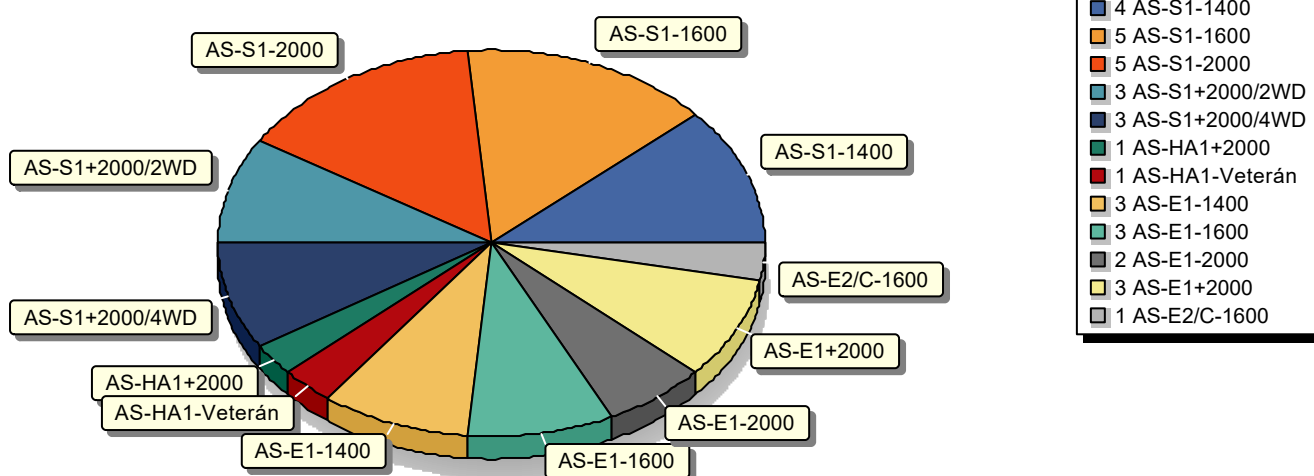

MAVERICK

HILL CLIMB CZECH

2022

MAVERICK Hill Climb Czech 2022

24. Slovácký kopec, 15. 5. 2022

14. - 15. 5. 2022

Jury / Competition Management					Hill Data						
Chief of Competition	GÄNSDORFER Aleš				Start Altitude	183 m					
Race Director	GÄNSDORFER Aleš				Finish Altitude	261 m					
Vice chairman	STÁRKOVÁ Kateřina				Vertical Drop	78 m					
Sport Marshal MREC	BARTL Miroslav				Course Length	2210 m					
Technical Marshal MREC					Min course Width	7 m					
					Count of right-hand bend						
					Count of left-hand bend						
					Hill Record	2018, KOMÁREK David Norma M20FC KOMVET EVO: 54.02					
Competition / Weather Information											
Qualification					RACE						
	Time	Weather	Temp. (°C)			Time	Weather	Temp. (°C)			
			Air	Road				Air	Road		
1st Round	13:21 - 14:00	Sunny	21	18	1st Round	15:08 - 15:45	Sunny	23	19		
2nd Round	14:12 - 14:53	Sunny	22	18	2nd Round	15:53 - 16:44	Sunny	23	19		
Statistics											
		Time			Speed (km/h)			Competitors / Nations			
		Min	Max	Avg.	Max	Min	Avg.	in start list	started	with results	
Qualification	1st Round	1:28.070	3:08.870	1:49.264	90,337	42,124	72,814	37/2	30/2	30/1	
	2nd Round	1:27.740	2:35.330	1:45.993	90,677	51,220	75,061	34/2	29/2	29/1	
RACE	1st Round	1:26.070	2:11.020	1:43.892	92,436	60,724	76,579	34/2	31/2	31/1	
	2nd Round	1:27.510	2:09.680	1:43.174	90,915	61,351	77,112	34/2	30/2	29/1	
Race Director				Sport Marshal MREC				Main Timekeeper			
GÄNSDORFER Aleš				BARTL Miroslav				ŠABÍK Matuš			