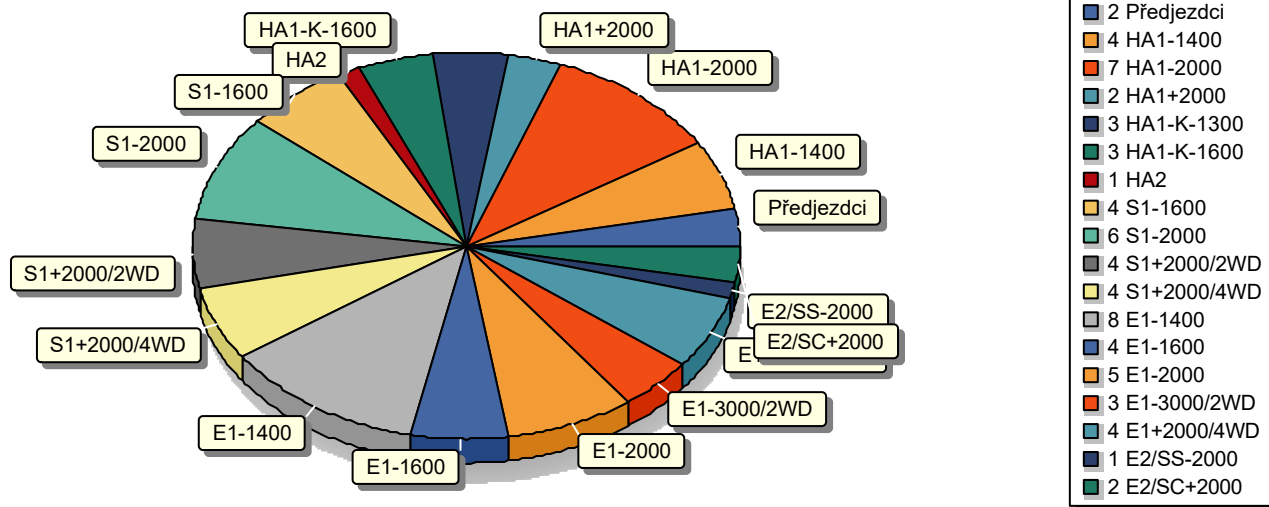

MAVERICK

HILL CLIMB CZECH

2022

MAVERICK Hill Climb Czech 2022

64. a 65. Ústecká 21, 12. 6. 2022

11. - 12. 6. 2022

Jury / Competition Management		Hill Data	
Chief of Competition	GÄNSDORFER Aleš	Start Altitude	325 m
Race Director	KITTLITZ Pavel	Finish Altitude	550 m
Vice chairman	STÁRKOVÁ Kateřina	Vertical Drop	225 m
Sport Marshal MREC	STARÝ Vladimír	Course Length	3650 m
Technical Marshal MREC	MARČÁK Pavel	Min course Width	6 m
		Count of right-hand bend	
		Count of left-hand bend	
		Hill Record	2019, PETIT Sebastien Norma M20 FC: 1:42.83

Competition / Weather Information									
Qualification					RACE				
	Time	Weather	Temp. (°C)			Time	Weather	Temp. (°C)	
			Air	Road				Air	Road
1st Round	08:00 - 09:47	Sunny	17	11	1st Round	10:22 - 13:33	Sunny	20	15
2nd Round	-				2nd Round	14:09 - 17:13	Semcloudy	26	18

Statistics										
		Time			Speed (km/h)			Competitors / Nations		
		Min	Max	Avg.	Max	Min	Avg.	in start list	started	with results
Qualification	1st Round	2:00.220	3:23.710	2:34.777	109,300	64,503	84,896	71/4	64/4	63/4
	2nd Round							0/0	0/0	0/0
RACE	1st Round	1:56.310	3:19.700	2:29.055	112,974	65,799	88,155	67/4	65/4	65/4
	2nd Round	1:56.220	3:18.660	2:30.347	113,061	66,143	87,397	67/4	62/4	60/3

Race Director			Sport Marshal MREC				Main Timekeeper			
KITTLITZ Pavel			STARÝ Vladimír				DVOŘÁČEK Miroslav