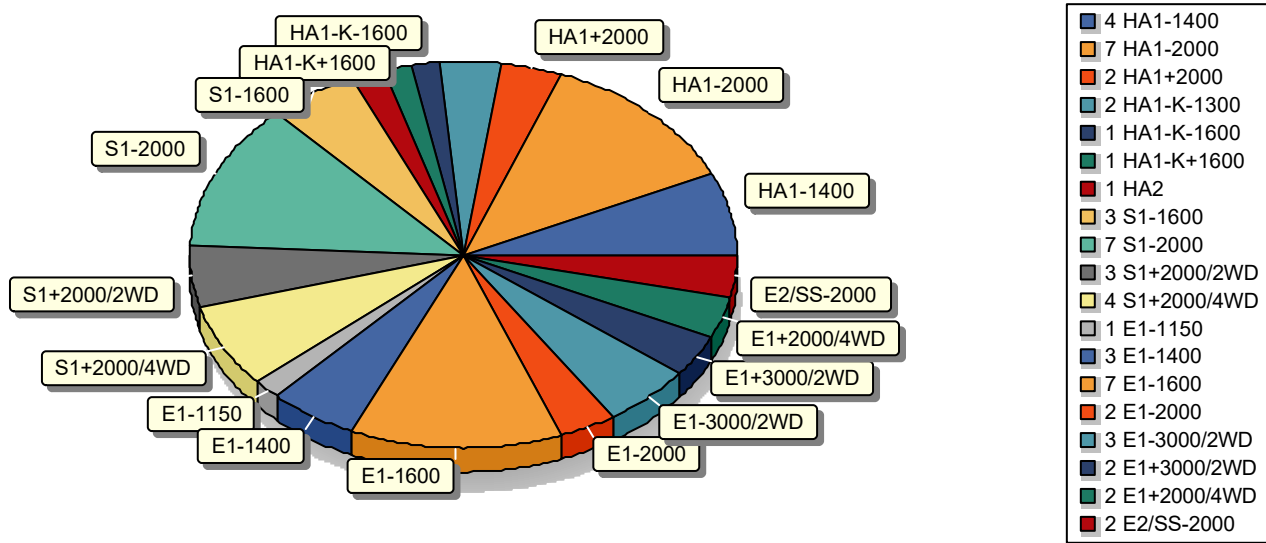

MAVERICK

HILL CLIMB CZECH

2022

MAVERICK Hill Climb Czech 2022

V. Vířské serpentiny, 26. 6. 2022

25. - 26. 6. 2022

Jury / Competition Management		Hill Data	
Chief of Competition	GÄNSDORFER Aleš	Start Altitude	422 m
Race Director	GÄNSDORFER Aleš	Finish Altitude	533 m
Vice chairman	STÁRKOVÁ Kateřina	Vertical Drop	111 m
Sport Marshal MREC	STARÝ Vladimír	Course Length	2900 m
Technical Marshal MREC	PICMAUS Lukáš	Min course Width	7 m
		Count of right-hand bend	
		Count of left-hand bend	
		Hill Record	2022, KOMÁREK David McF1 Evo Komvet: 1:19.16

Competition / Weather Information									
Qualification					RACE				
	Time	Weather	Temp. (°C)			Time	Weather	Temp. (°C)	
			Air	Road				Air	Road
1st Round	09:08 - 10:06	Sunny	19	11	1st Round	10:55 - 13:41	Sunny	21	14
2nd Round	-				2nd Round	13:56 - 16:18	Sunny	25	16

Statistics										
		Time			Speed (km/h)			Competitors / Nations		
		Min	Max	Avg.	Max	Min	Avg.	in start list	started	with results
Qualification	1st Round	1:21.500	2:22.380	1:47.346	128,098	73,325	97,256	67/5	60/5	60/5
	2nd Round							0/0	0/0	0/0
RACE	1st Round	1:18.670	2:25.850	1:45.476	132,706	71,580	98,979	63/5	61/5	59/5
	2nd Round	1:19.160	2:11.650	1:43.050	131,885	79,301	101,310	61/5	56/5	51/4

Race Director		Sport Marshal MREC		Main Timekeeper	
GÄNSDORFER Aleš		STARÝ Vladimír		ŠABÍK Ľuboš