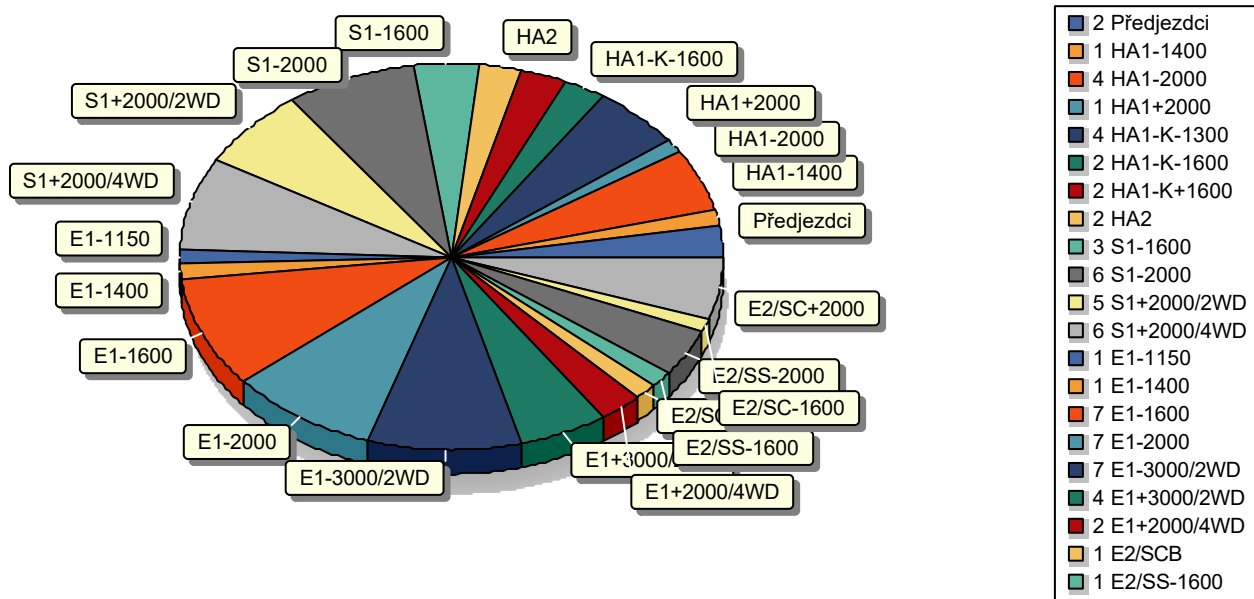

MAVERICK

HILL CLIMB CZECH

2022

MAVERICK Hill Climb Czech 2022

V. GMS HILLCLIMB Race Cars AUTOMOTODROM Brno II.,

15. 10. 2022

Jury / Competition Management					Hill Data					
Chief of Competition	GÄNSDORFER Aleš				Start Altitude	m				
Race Director	GÄNSDORFER Aleš				Finish Altitude	m				
Vice chairman	STÁRKOVÁ Kateřina				Vertical Drop	m				
Sport Marshal MREC	STARÝ Vladimír				Course Length	2435 m				
Technical Marshal MREC	PICMAUS Aleš				Min course Width	15 m				
					Count of right-hand bend					
					Count of left-hand bend					
					Hill Record	2017, BENEŠ Miloš Osella FA 30: 56.89				
Competition / Weather Information										
Qualification					RACE					
	Time	Weather	Temp. (°C)			Time	Weather	Temp. (°C)		
			Air	Road				Air	Road	
1st Round	- DNS -				1st Round	14:30 - 15:31	Cloudy	15	12	
2nd Round	-				2nd Round	15:39 - 16:38	Rain	15	12	
Statistics										
Qualification		Time			Speed (km/h)		Competitors / Nations			
		Min	Max	Avg.	Max	Min	Avg.	in start list	started	with results
1st Round								76/6	0/6	0/0
	2nd Round							0/0	0/0	0/0
RACE	1st Round	1:04.830	3:53.970	1:36.322	135,215	37,466	91,006	77/6	73/6	73/6
	2nd Round	1:05.270	2:01.330	1:34.654	134,304	72,249	92,611	77/6	72/6	72/5
Race Director				Sport Marshal MREC				Main Timekeeper		
GÄNSDORFER Aleš				STARÝ Vladimír				DVOŘÁČEK Miroslav