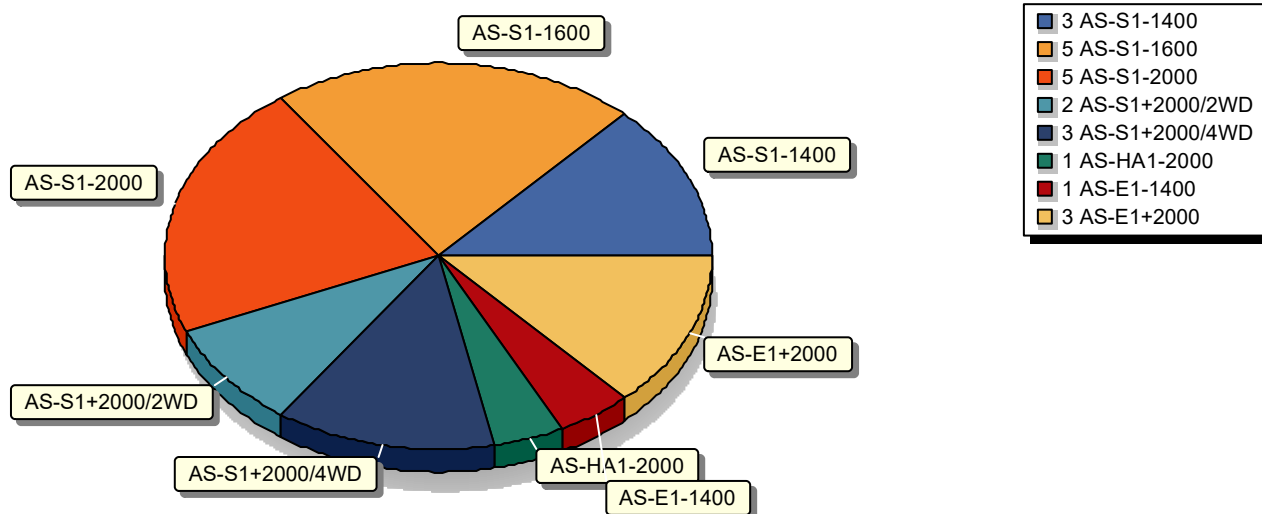

MAVERICK Hill Climb Czech 2023

PRAMOS XVIII. Divácká 13°, 10. 9. 2023

9. - 10. 9. 2023

Jury / Competition Management		Hill Data	
Chief of Competition	GÄNSDORFER Aleš	Start Altitude	m
Race Director	GÄNSDORFER Aleš	Finish Altitude	m
Vice chairman	STÁRKOVÁ Kateřina	Vertical Drop	m
Sport Marshal MREC	STARÝ Vladimír	Course Length	2400 m
Technical Marshal MREC	KUČERA Petr	Min course Width	7 m
		Count of right-hand bend	
		Count of left-hand bend	
		Hill Record	2020, BENEŠ Miloš Osella FA 30: 57.78

Competition / Weather Information									
Qualification					RACE				
	Time	Weather	Temp. (°C)			Time	Weather	Temp. (°C)	
			Air	Road				Air	Road
1st Round	08:02 - 11:25				1st Round	11:34 - 13:12			
2nd Round	-				2nd Round	13:21 - 15:17			

Statistics										
		Time			Speed (km/h)			Competitors / Nations		
		Min	Max	Avg.	Max	Min	Avg.	in start list	started	with results
Qualification	1st Round	1:41.100	2:13.400	1:55.541	85,460	64,768	74,778	23/3	22/3	21/3
	2nd Round							0/0	0/0	0/0
RACE	1st Round	1:32.690	3:31.390	1:51.828	93,214	40,872	77,261	23/3	21/3	21/3
	2nd Round	1:32.600	2:14.620	1:48.324	93,305	64,181	79,760	23/3	21/3	21/3

Race Director		Sport Marshal MREC		Main Timekeeper	
GÄNSDORFER Aleš		STARÝ Vladimír		JUSKO Tomáš