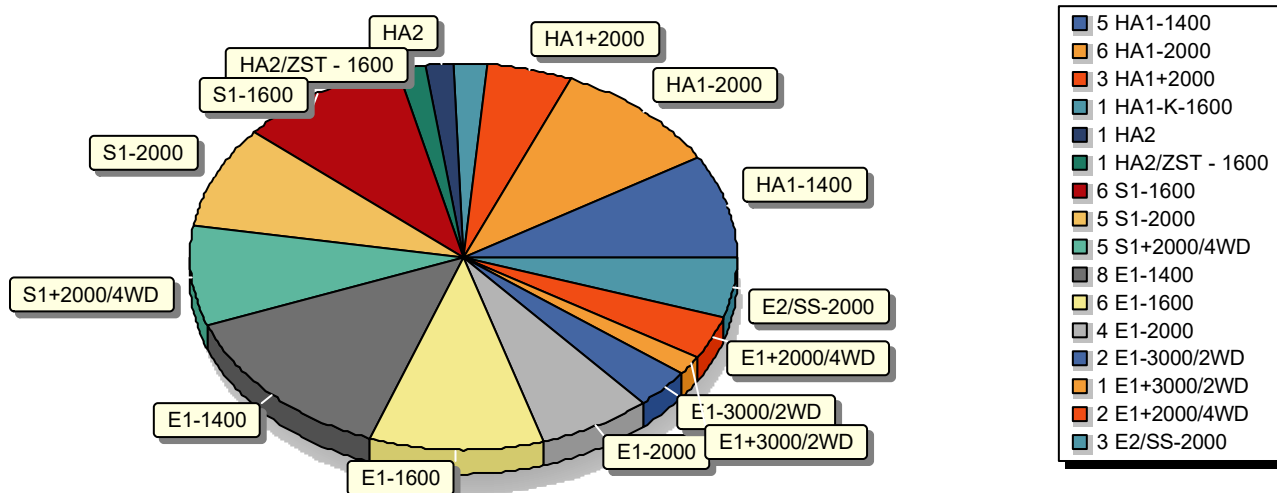

MAVERICK Hill Climb Czech 2024

XLIII. Zámecký vrch MANN – FILTER, 5. 5. 2024

4. - 5. 5.2024

Jury / Competition Management		Hill Data	
Chief of Competition	RYBNÍČEK Ivan	Start Altitude	358 m
Race Director	RYBNÍČEK Ivan	Finish Altitude	464 m
Vice chairman	STÁRKOVÁ Kateřina	Vertical Drop	106 m
Sport Marshal MREC	STARÝ Vladimír	Course Length	2030 m
Technical Marshal MREC	KUČERA Petr	Min course Width	6 m
		Count of right-hand bend	
		Count of left-hand bend	
		Hill Record	2020, PETIT Sébastien Nova Np 01 - 4 Engine Honda: 51.92

Competition / Weather Information									
Qualification					RACE				
	Time	Weather	Temp. (°C)			Time	Weather	Temp. (°C)	
			Air	Road				Air	Road
1st Round	08:03 - 09:34	Sunny	12	7	1st Round	10:01 - 11:29	Sunny	18	14
2nd Round	-				2nd Round	12:58 - 15:07	Sunny	21	17

Statistics											
		Time			Speed (km/h)			Competitors / Nations			
		Min	Max	Avg.	Max	Min	Avg.	in start list	started	with results	
Qualification	1st Round	1:07.260	1:36.660	1:20.521	108,653	75,605	90,758	89/4	59/4	57/4	
	2nd Round							0/0	0/0	0/0	
RACE	1st Round	1:05.370	1:28.680	1:15.541	111,794	82,409	96,742	59/4	57/4	55/4	
	2nd Round	1:05.560	1:26.800	1:15.094	111,470	84,194	97,317	60/4	55/4	52/4	
Race Director				Sport Marshal MREC				Main Timekeeper			
RYBNÍČEK Ivan				STARÝ Vladimír				DVOŘÁČEK Miroslav