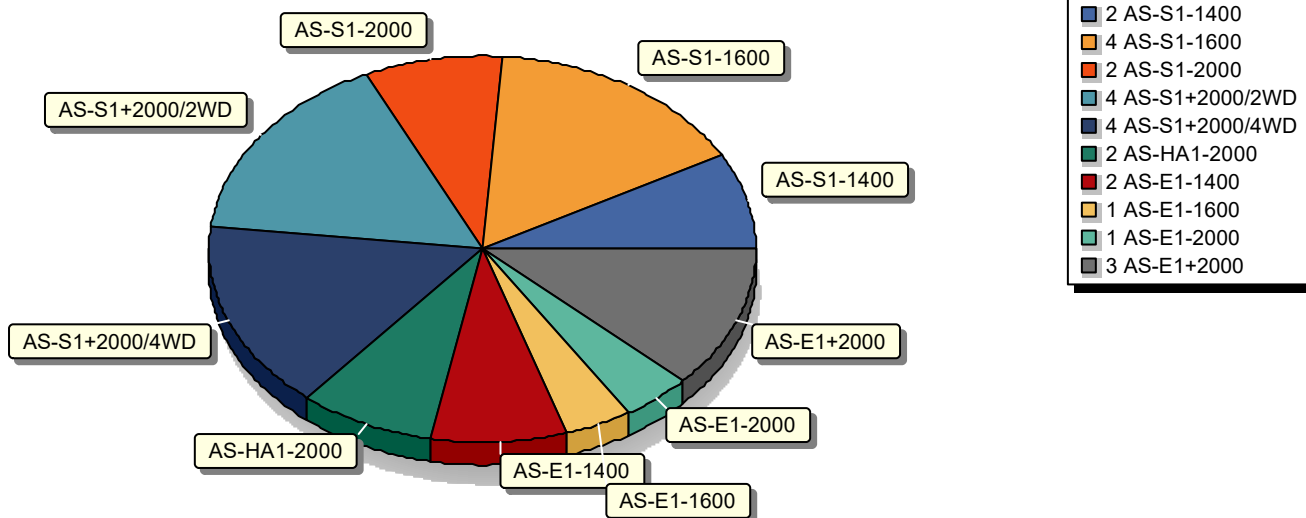

MAVERICK Hill Climb Czech 2024

VII. Vířské serpentiny, 16. 6. 2024

15. - 16. 6. 2024

Jury / Competition Management		Hill Data	
Chief of Competition	GÄNSDORFER Aleš	Start Altitude	422 m
Race Director	GÄNSDORFER Aleš	Finish Altitude	533 m
Vice chairman	STÁRKOVÁ Kateřina	Vertical Drop	111 m
Sport Marshal MREC	STARÝ Vladimír	Course Length	2900 m
Technical Marshal MREC	KUČERA Petr	Min course Width	m
		Count of right-hand bend	
		Count of left-hand bend	
		Hill Record	2022, KOMÁREK David McF1 Evo Komvet: 1:18.67

Competition / Weather Information									
Qualification					RACE				
	Time	Weather	Temp. (°C)			Time	Weather	Temp. (°C)	
			Air	Road				Air	Road
1st Round	08:32 - 10:28	Sunny	16	11	1st Round	10:33 - 13:04	Cloudy	20	15
2nd Round	-				2nd Round	13:07 - 14:40	Cloudy	20	16

Statistics										
		Time			Speed (km/h)			Competitors / Nations		
		Min	Max	Avg.	Max	Min	Avg.	in start list	started	with results
Qualification	1st Round	1:54.650	2:38.090	2:15.343	91,060	66,038	77,137	27/1	25/1	25/1
	2nd Round							0/0	0/0	0/0
RACE	1st Round	1:49.210	2:34.780	2:07.536	95,596	67,451	81,859	25/1	25/1	25/1
	2nd Round	1:49.050	2:33.110	2:08.329	95,736	68,186	81,353	25/1	25/1	25/1

Race Director		Sport Marshal MREC		Main Timekeeper	
GÄNSDORFER Aleš		STARÝ Vladimír		DVOŘÁČEK Miroslav