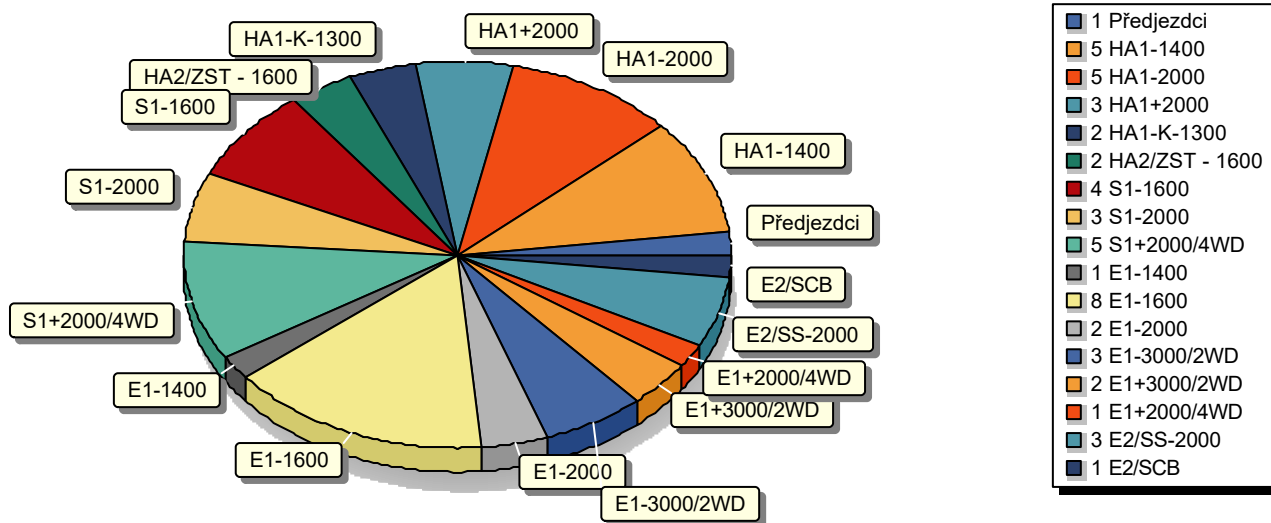

MAVERICK

HILL CLIMB CZECH

2024

MAVERICK Hill Climb Czech 2024

XIV. Memoriál Stanislava Firtla - 26. Slovácký kopec, 30. 6.

29. - 30. 6. 2024

Jury / Competition Management				Hill Data			
Chief of Competition	GÄNSDORFER Aleš	Start Altitude	183 m	Race Director	GÄNSDORFER Aleš	Finish Altitude	261 m
Vice chairman	STÁRKOVÁ Kateřina	Vertical Drop	78 m	Sport Marshal MREC	STARÝ Vladimír	Course Length	2210 m
Technical Marshal MREC	KUČERA Petr	Min course Width	m	Count of right-hand bend		Count of left-hand bend	
				Hill Record			
				2018, KOMÁREK David			
				Norma M20FC KOMVET EVO: 54.02			

Competition / Weather Information									
Qualification					RACE				
	Time	Weather	Temp. (°C)			Time	Weather	Temp. (°C)	
			Air	Road				Air	Road
1st Round	08:27 - 09:33	Semicyludy	25	19	1st Round	9:50: - 11:00	Semicyludy	27	21
2nd Round	-				2nd Round	11:27 - 12:35	Cloudy	28	22

Statistics										
		Time			Speed (km/h)			Competitors / Nations		
		Min	Max	Avg.	Max	Min	Avg.	in start list	started	with results
Qualification	1st Round	1:10.670	1:39.980	1:21.262	112,580	79,576	97,905	64/5	46/5	46/5
	2nd Round							0/0	0/0	0/0
RACE	1st Round	1:04.150	1:38.790	1:18.192	124,022	80,534	101,749	51/5	51/5	51/5
	2nd Round	1:05.690	1:41.870	1:18.452	121,114	78,100	101,412	51/5	51/5	51/5

Race Director	Sport Marshal MREC	Main Timekeeper
GÄNSDORFER Aleš	STARÝ Vladimír	DVOŘÁČEK Miroslav