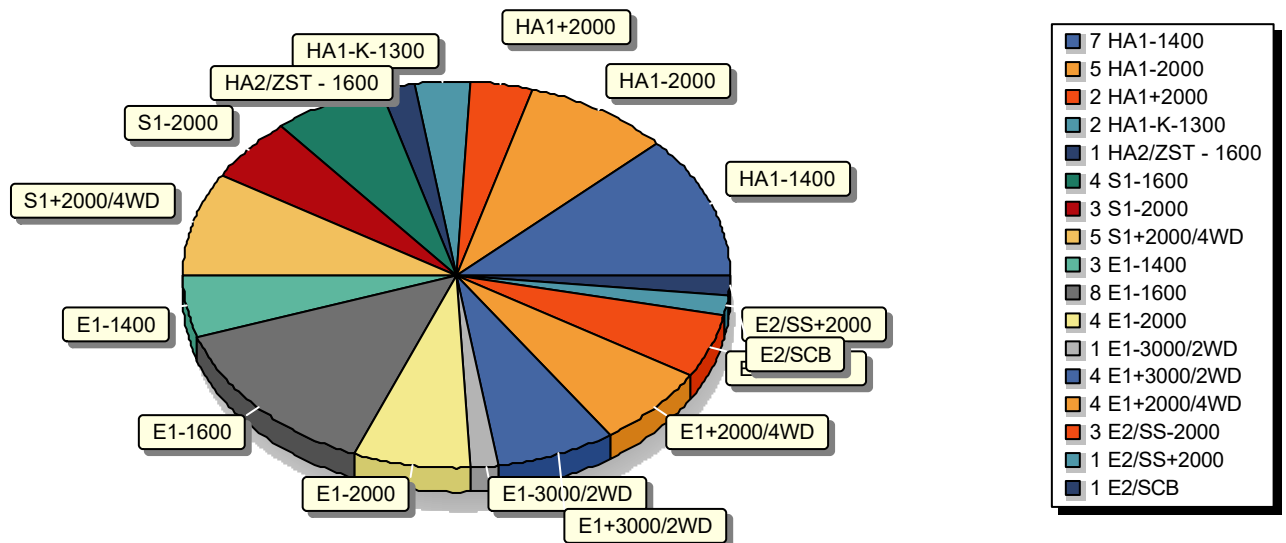

MAVERICK Hill Climb Czech 2024

PRAMOS XIX. Divácká 13°, 8. 9. 2024

6. - 8. 9. 2024

Jury / Competition Management		Hill Data	
Chief of Competition	GÄNSDORFER Aleš	Start Altitude	172 m
Race Director	GÄNSDORFER Aleš	Finish Altitude	228 m
Vice chairman	STÁRKOVÁ Kateřina	Vertical Drop	56 m
Sport Marshal MREC	STARÝ Vladimír	Course Length	2400 m
Technical Marshal MREC	KUČERA Petr	Min course Width	7 m
		Count of right-hand bend	
		Count of left-hand bend	
		Hill Record	2020, BENEŠ Miloš Osella FA 30: 57.78

Competition / Weather Information									
Qualification					RACE				
	Time	Weather	Temp. (°C)			Time	Weather	Temp. (°C)	
			Air	Road				Air	Road
1st Round	08:05 - 09:43				1st Round	10:44 - 12:22			
2nd Round	09:56 - 10:27				2nd Round	12:50 - 14:19			

Statistics										
		Time			Speed (km/h)			Competitors / Nations		
		Min	Max	Avg.	Max	Min	Avg.	in start list	started	with results
Qualification	1st Round	1:05.020	1:43.750	1:24.658	132,882	83,277	102,058	60/5	54/5	53/5
	2nd Round							58/5	0/5	0/0
RACE	1st Round	1:03.600	1:40.920	1:21.589	135,849	85,612	105,896	58/5	55/5	54/5
	2nd Round	1:02.080	1:41.470	1:21.695	139,175	85,148	105,759	58/5	54/5	54/5

Race Director			Sport Marshal MREC			Main Timekeeper		
GÄNSDORFER Aleš			STARÝ Vladimír			JUSKO Tomáš