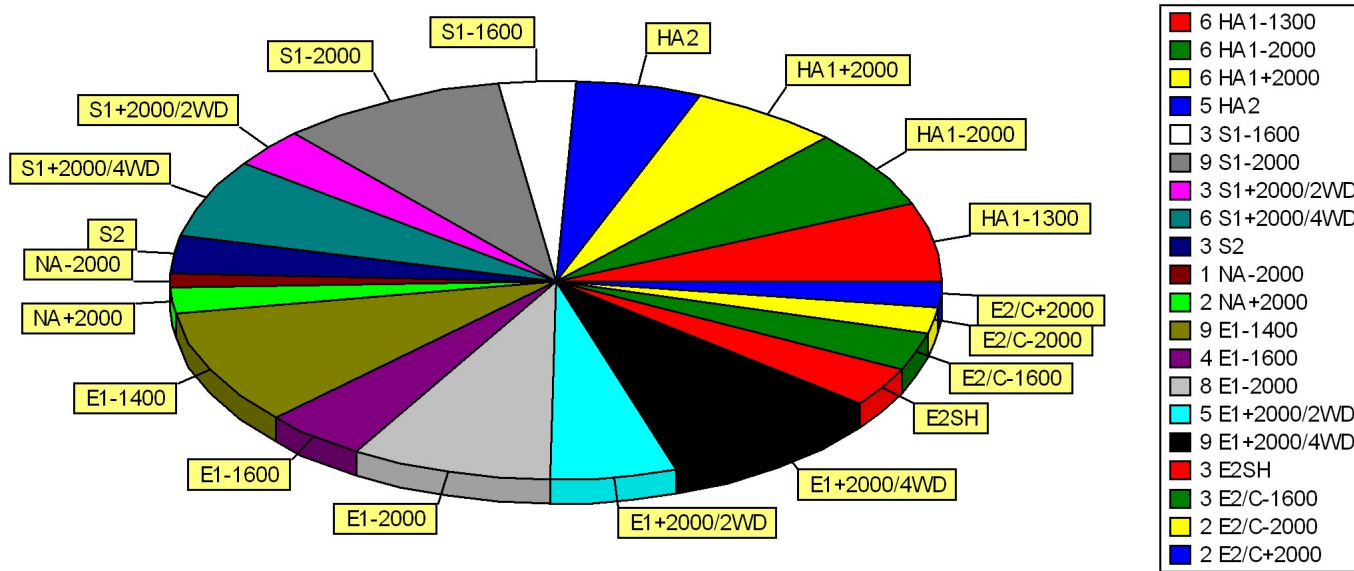

LIQUI MOLY BERGCUP

LIQUI MOLY BERG CUP 2012

VI. Vrbenský vrch 2012, 1.7.2012

29. 6. - 1. 7. 2012

Jury / Competition Management		Hill Data	
Chief of Competition	PLEVA Leopold (CZE)	Start Altitude	m
Race Director	PLEVA Leopold (CZE)	Finish Altitude	m
Vice chairman	PLEVA Martin (CZE)	Vertical Drop	m
Sport Marshal IHA	KADLEC Jaroslav (CZE)	Course Length	3000 m
Technical Marshal IHA	DANĚK Pavel (CZE)	Min course Width	6 m
		Count of right-hand bend	
		Count of left-hand bend	
		Hill Record	2011, KOMÁREK David Norma M20F: 1:15.20

Competition / Weather Information									
Qualification					RACE				
	Time	Weather	Temp. (°C)			Time	Weather	Temp. (°C)	
			Air	Road				Air	Road
1st Round	8:06: - 9:13:	Sunny	19	10	1st Round	12:14 - 14:24	Sunny	27	17
2nd Round	9:36: - 11:33	Sunny	21	14	2nd Round	14:20 - 16:11		29	21

Statistics										
		Time			Speed (km/h)			Competitors / Nations		
		Min	Max	Avg.	Max	Min	Avg.	in start list	started	with results
Qualification	1st Round	1:23.640	2:32.260	1:44.052	129,125	70,931	103,794	87/4	63/4	63/4
	2nd Round	1:18.770	2:19.290	1:39.687	137,108	77,536	108,339	87/4	80/4	77/4
RACE	1st Round	1:15.760	2:20.150	1:38.640	142,555	77,060	109,488	87/4	79/4	78/4
	2nd Round	1:15.350	2:18.590	1:37.826	143,331	77,928	110,400	87/4	77/4	75/4

Race Director	Sport Marshal IHA	Main Timekeeper
PLEVA Leopold (CZE)	 KADLEC Jaroslav (CZE)	 ŠABÍK Ľuboš (SVK)