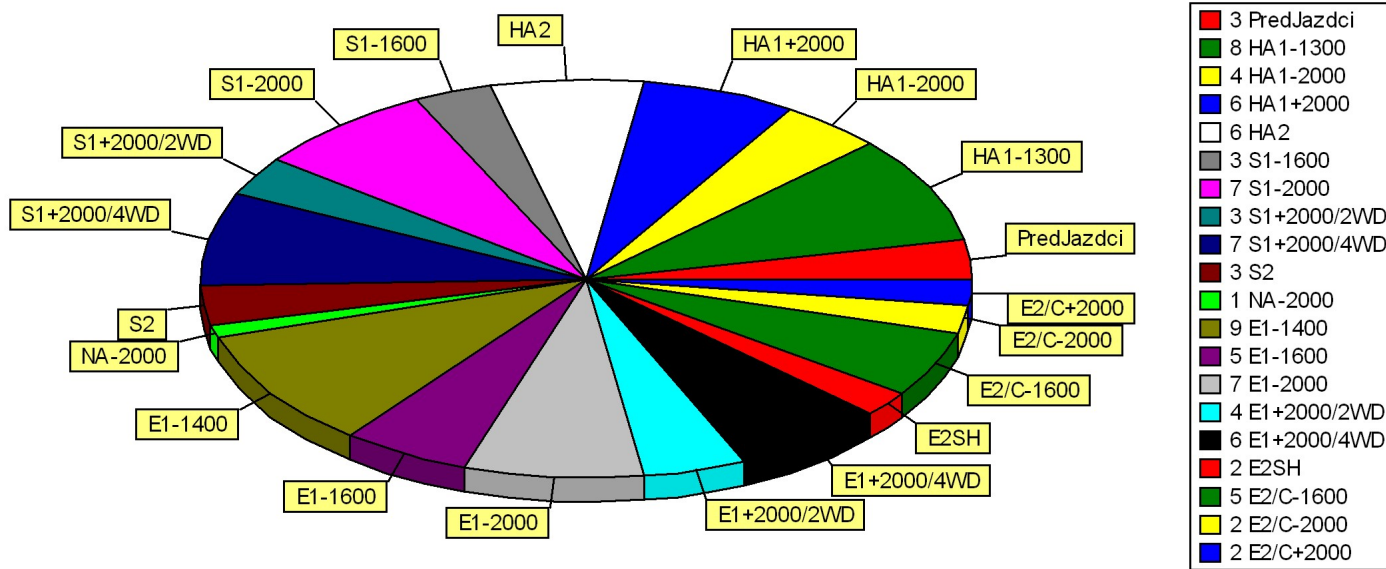

LIQUI MOLY BERGCUP

LIQUI MOLY BERG CUP 2012

Bušín - Hambálky, 8.7.2012

6. - 8. 7. 2012

Jury / Competition Management		Hill Data	
Chief of Competition	MATĚJKA Miroslav (CZE)	Start Altitude	m
Race Director	BARTL Miroslav (CZE)	Finish Altitude	m
Vice chairman	POLČAN Štefan (CZE)	Vertical Drop	m
Sport Marshal IHA	KADLEC Jaroslav (CZE)	Course Length	2600 m
Technical Marshal IHA	DANĚK Pavel (CZE)	Min course Width	6 m
		Count of right-hand bend	
		Count of left-hand bend	
		Hill Record	:

Competition / Weather Information									
Qualification					RACE				
	Time	Weather	Temp. (°C)			Time	Weather	Temp. (°C)	
			Air	Road				Air	Road
1st Round	8:19: - 9:18:	Sunny	19	12	1st Round	12:05 - 14:06	Sunny	27	24
2nd Round	9:42: - 10:40	Sunny	25	23	2nd Round	13:54 - 15:25		29	37

Statistics										
		Time			Speed (km/h)		Competitors / Nations			
		Min	Max	Avg.	Max	Min	Avg.	in start list	started	with results
Qualification	1st Round	1:27.160	2:32.890	1:46.128	107,389	61,220	88,195	80/4	64/4	63/3
	2nd Round	1:21.680	2:31.760	1:44.568	114,594	61,676	89,511	80/4	65/4	65/4
RACE	1st Round	1:21.670	2:35.170	1:42.522	114,608	60,321	91,297	80/4	70/4	69/4
	2nd Round	1:21.800	2:33.170	1:42.667	114,425	61,109	91,168	80/4	68/4	67/4

Race Director	Sport Marshal IHA	Main Timekeeper
BARTL Miroslav (CZE)	 KADLEC Jaroslav (CZE)	 ŠABÍK Ľuboš (SVK)