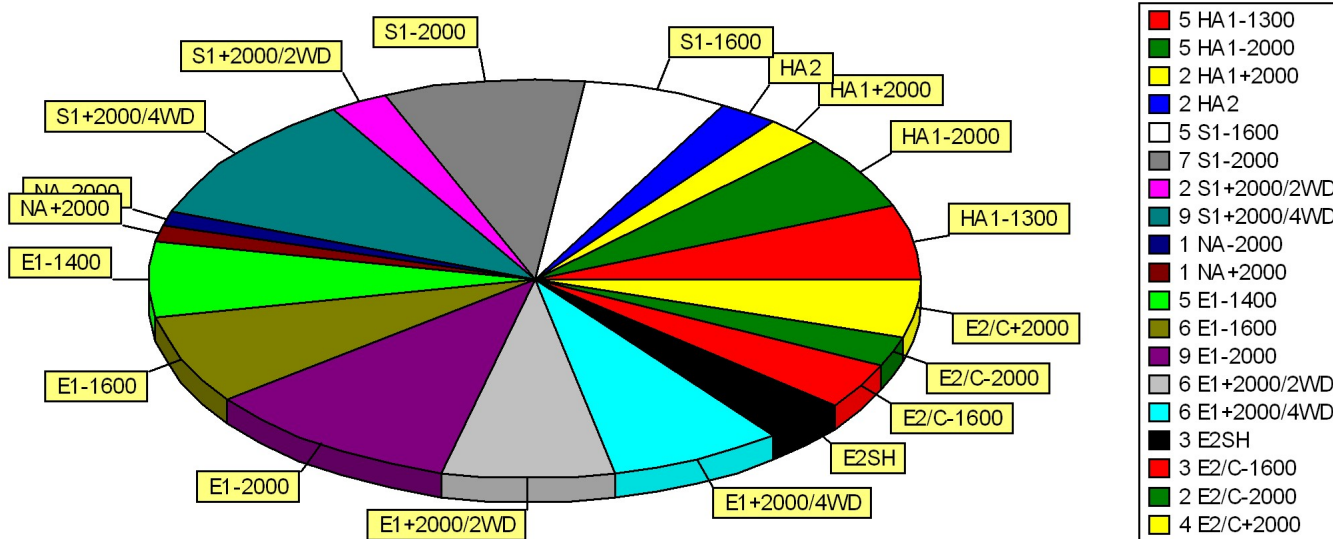

LIQUI MOLY BERGCUP

LIQUI MOLY BERG CUP 2012

III. Kysucko – Oravský pohár, 12.8.2012

10. - 12. 8. 2012

Jury / Competition Management		Hill Data	
Chief of Competition	BARTL Miroslav (CZE)	Start Altitude	620 m
Race Director	RYBNÍČEK Ivan (CZE)	Finish Altitude	957 m
Vice chairman	RYBNÍČEK Ivan (CZE)	Vertical Drop	337 m
Sport Marshal IHA	BARTL Miroslav (CZE)	Course Length	5200 m
Technical Marshal IHA	DANĚK Pavel (CZE)	Min course Width	10 m
		Count of right-hand bend	
		Count of left-hand bend	
		Hill Record	2011, NEVĚŘIL Dušan Norma M20 FC: 1:52.50

Competition / Weather Information				
Qualification		RACE		
	Time	Weather	Temp. (°C)	
			Air	Road
1st Round	8:48 - 10:53			
2nd Round	11:10 - 11:49			
1st Round	13:24 - 14:44			
2nd Round	15:13 - 16:05			

Statistics										
		Time			Speed (km/h)		Competitors / Nations			
		Min	Max	Avg.	Max	Min	Avg.	in start list	started	with results
Qualification	1st Round	2:00.770	3:24.450	2:38.362	155,005	91,563	118,210	71/4	59/4	58/4
	2nd Round	2:28.180	4:17.860	2:56.344	126,333	72,598	106,156	71/4	52/4	52/3
RACE	1st Round	1:59.670	3:22.580	2:37.887	156,430	92,408	118,566	71/4	57/4	57/4
	2nd Round	1:54.410	3:17.110	2:30.950	163,622	94,972	124,014	71/4	56/4	55/4

Race Director	Sport Marshal IHA	Main Timekeeper
RYBNÍČEK Ivan (CZE)	BARTL Miroslav (CZE)	ŠABÍK Ľuboš (SVK)