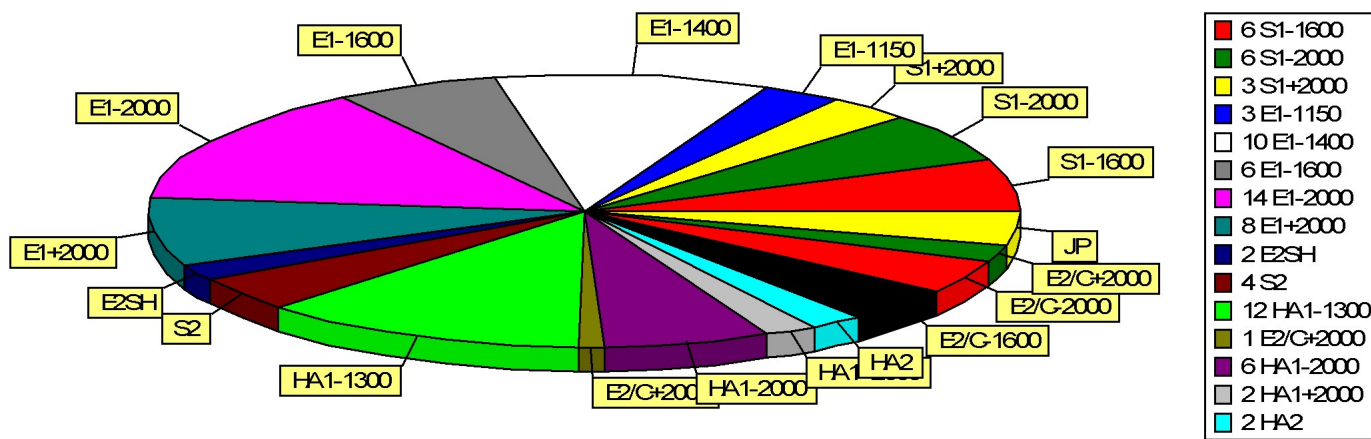

Maverick.rescue Euro Cup 2013

I. Šternberský vrch 2013

28. - 30. 6. 2013

Jury / Competition Management		Hill Data	
Chief of Competition	GÄNSDORFER Aleš (CZE)	Start Altitude	382 m
Race Director	GÄNSDORFER Aleš (CZE)	Finish Altitude	441 m
Vice chairman	NYKODÝMOVÁ Jana (CZE)	Vertical Drop	59 m
Sport Marshal IHA	BARTL Miroslav (CZE)	Course Length	2690 m
Technical Marshal IHA	DANĚK Pavel (CZE)	Min course Width	8 m
		Count of right-hand bend	
		Count of left-hand bend	
		Hill Record	2011, KOMÁREK David Norma M20F: 1:09.81

Competition / Weather Information									
Qualification					RACE				
	Time	Weather	Temp. (°C)			Time	Weather	Temp. (°C)	
			Air	Road				Air	Road
1st Round	9:18 - 10:12	Rain	15	9	1st Round	12:08 - 13:56	Cloudy	18	14
2nd Round	10:29 - 11:39	Cloudy	15	11	2nd Round	14:17 - 15:37	Semcloudy	20	14

Statistics										
		Time			Speed (km/h)			Competitors / Nations		
		Min	Max	Avg.	Max	Min	Avg.	in start list	started	with results
Qualification	1st Round	1:32.850	2:53.080	2:00.300	104,297	55,951	80,498	78/3	58/3	58/3
	2nd Round	1:27.310	3:25.060	1:51.561	110,915	47,225	86,804	78/3	62/3	62/3
RACE	1st Round	1:23.960	2:25.340	1:46.461	115,341	66,630	90,962	79/3	64/3	64/3
	2nd Round	1:20.530	2:21.090	1:42.197	120,253	68,637	94,758	78/3	60/3	59/3

Race Director	Sport Marshal	Main Timekeeper
GÄNSDORFER Aleš (CZE)	BARTL Miroslav (CZE)	ŠABÍK Ľuboš (SVK)