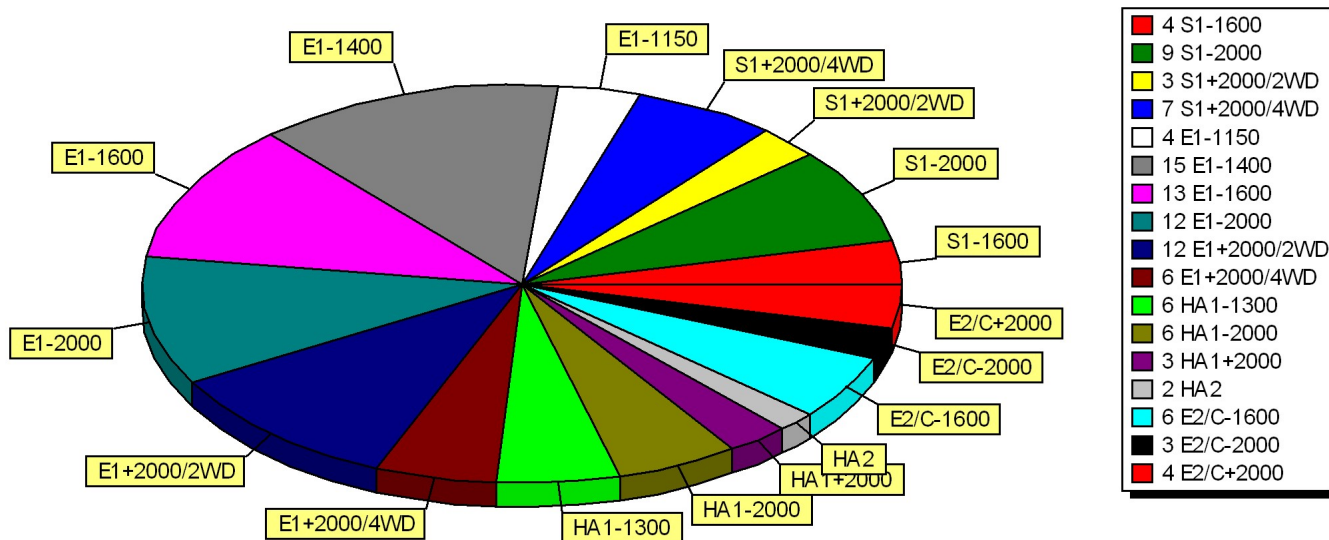

MAVERICK RESCUE EURO CUP 2015

XXXIV. Zámecký vrch, 3.5.2015

1. - 3. 5.2015

Jury / Competition Management					Hill Data					
Chief of Competition	GÄNSDORFER Aleš				Start Altitude	359 m				
Race Director	RYBNÍČEK Ivan				Finish Altitude	466 m				
Vice chairman	ŠIROKÁ Riana				Vertical Drop	107 m				
Sport Marshal MREC	KÁRNÝ Aleš				Course Length	2340 m				
Technical Marshal MREC	DANĚK Pavel				Min course Width	6 m				
					Count of right-hand bend	5				
					Count of left-hand bend	5				
					Hill Record	2005, KRÁMSKÝ Otakar Osella PA 20 BMW: 54.25				
Competition / Weather Information										
Qualification					RACE					
	Time	Weather	Temp. (°C)			Time	Weather	Temp. (°C)		
			Air	Road				Air	Road	
1st Round	08:07 - 09:21	Semicyludy	7	4	1st Round	13:28 - 14:51	Cloudy	11	7	
2nd Round	09:41 - - DNS	Semicyludy	11	6	2nd Round	15:13 - 16:58	Cloudy	11	7	
Statistics										
		Time			Speed (km/h)		Competitors / Nations			
		Min	Max	Avg.	Max	Min	Avg.	in start list	started	with results
Qualification	1st Round	1:05.950	1:38.380	1:19.236	127,733	85,627	106,315	86/4	65/4	65/2
	2nd Round	1:04.070	3:48.780	1:22.940	131,481	36,821	101,566	85/3	71/3	68/2
RACE	1st Round	1:02.080	1:34.900	1:15.239	135,696	88,767	111,962	86/4	72/4	71/2
	2nd Round	1:02.610	1:35.370	1:14.934	134,547	88,330	112,419	86/4	67/4	65/2
Race Director			Sport Marshal MREC			Main Timekeeper				
RYBNÍČEK Ivan			KÁRNÝ Aleš			ŠABÍK L'uboš				