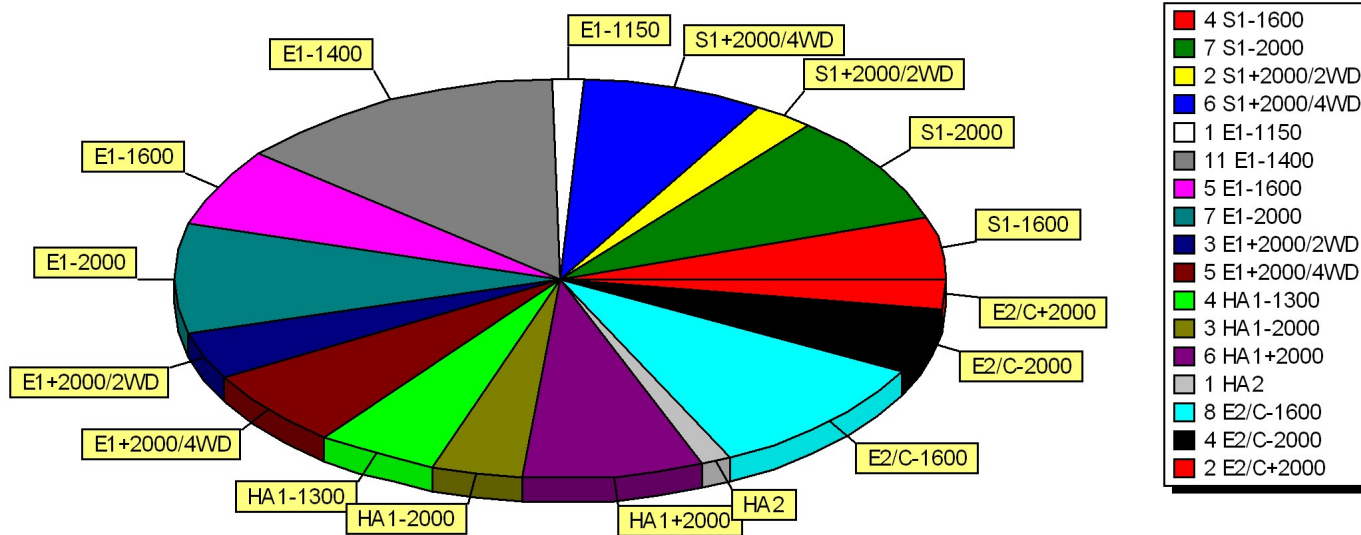

MAVERICK RESCUE EURO CUP 2015

Jankov vršok, 24.5.2015

22. - 24. 5. 2015

Jury / Competition Management					Hill Data					
Chief of Competition	GÄNSDORFER Aleš				Start Altitude	150 m				
Race Director	GÄNSDORFER Aleš				Finish Altitude	650 m				
Vice chairman	STÁRKOVÁ Kateřina				Vertical Drop	500 m				
Sport Marshal MREC	KÁRNÝ Aleš				Course Length	3700 m				
Technical Marshal MREC	DANĚK Pavel				Min course Width	7 m				
					Count of right-hand bend					
					Count of left-hand bend					
					Hill Record	2013, KRAJČI Jaroslav LOLA B02/50: 1:43.45				
Competition / Weather Information										
Qualification					RACE					
	Time	Weather	Temp. (°C)			Time	Weather	Temp. (°C)		
			Air	Road				Air	Road	
1st Round	09:12 - 10:08				1st Round	12:46 - 13:47				
2nd Round	10:31 - 11:47				2nd Round	14:12 - 14:57				
Statistics										
		Time			Speed (km/h)			Competitors / Nations		
		Min	Max	Avg.	Max	Min	Avg.	in start list	started	with results
Qualification	1st Round	2:14.860	2:59.170	2:33.671	98,769	74,343	86,678	54/2	44/2	44/2
	2nd Round	1:54.710	13:18.130	2:38.194	116,119	16,689	84,200	54/2	49/2	46/2
RACE	1st Round	1:47.780	2:45.650	2:17.559	123,585	80,411	96,831	54/2	45/2	43/2
	2nd Round	1:45.970	2:44.950	2:16.800	125,696	80,752	97,368	54/2	43/2	43/2
Race Director			Sport Marshal MREC			Main Timekeeper				
GÄNSDORFER Aleš			KÁRNÝ Aleš			DVOŘÁČEK Miroslav				