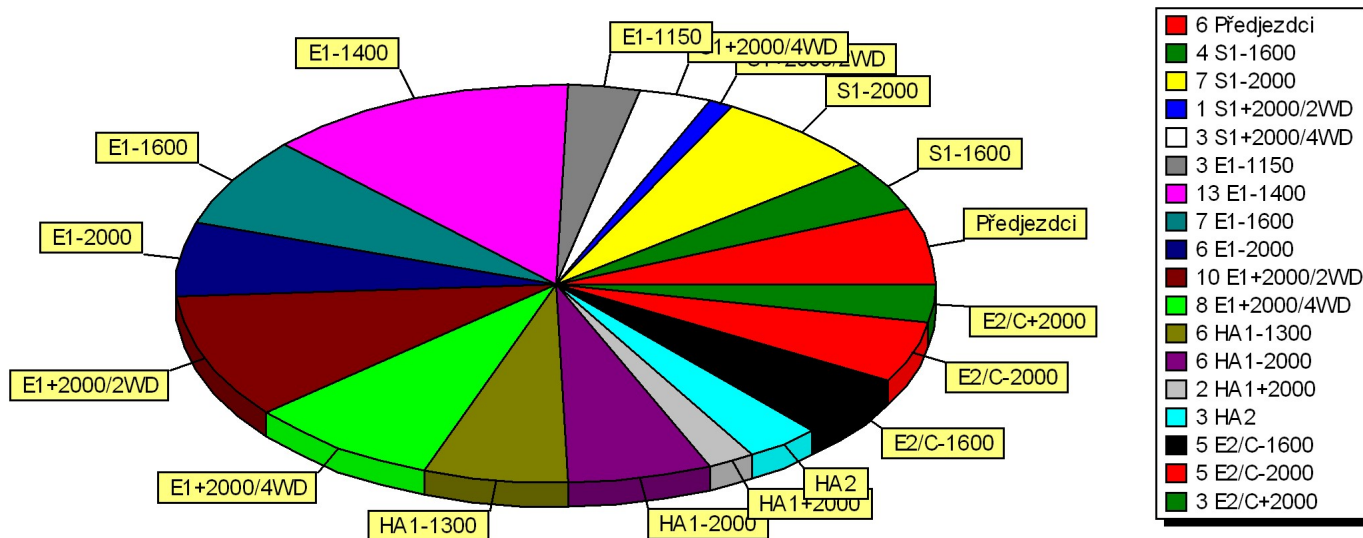

# MAVERICK RESCUE EURO CUP 2015

Pezinská Baba, 5.7.2015

3. - 5. 7. 2015

Jury / Competition Management					Hill Data					
Chief of Competition	GÄNSDORFER Aleš				Start Altitude	298 m				
Race Director	GÄNSDORFER Aleš				Finish Altitude	512 m				
Vice chairman	STÁRKOVÁ Kateřina				Vertical Drop	214 m				
Sport Marshal MREC	KÁRNÝ Aleš				Course Length	5100 m				
Technical Marshal MREC	DANĚK Pavel				Min course Width	7 m				
					Count of right-hand bend					
					Count of left-hand bend					
					Hill Record	2007, VILARIÑO Andres Reynard F3000: 1:56.49				
Competition / Weather Information										
Qualification					RACE					
	Time	Weather	Temp. (°C)			Time	Weather	Temp. (°C)		
			Air	Road				Air	Road	
1st Round	08:49 - 11:03	Sunny	16	9	1st Round	8:28 - 9:49:	Sunny	19	16	
2nd Round	15:46 - 16:44	Sunny	19	31	2nd Round	12:03 - 15:45	Sunny	25	32	
Statistics										
		Time			Speed (km/h)		Competitors / Nations			
		Min	Max	Avg.	Max	Min	Avg.	in start list	started	with results
Qualification	1st Round	2:29.150	12:08.790	3:05.537	123,098	25,192	98,956	82/4	73/4	69/4
	2nd Round	2:25.930	3:45.090	2:56.138	125,814	81,567	104,236	82/4	68/4	65/4
RACE	1st Round	2:10.710	3:32.700	2:51.920	140,464	86,319	106,793	82/4	72/4	69/4
	2nd Round	2:07.760	3:25.280	2:50.541	143,707	89,439	107,657	82/4	68/4	61/3
Race Director			Sport Marshal MREC				Main Timekeeper			
GÄNSDORFER Aleš			KÁRNÝ Aleš				ŠABÍK L'uboš			