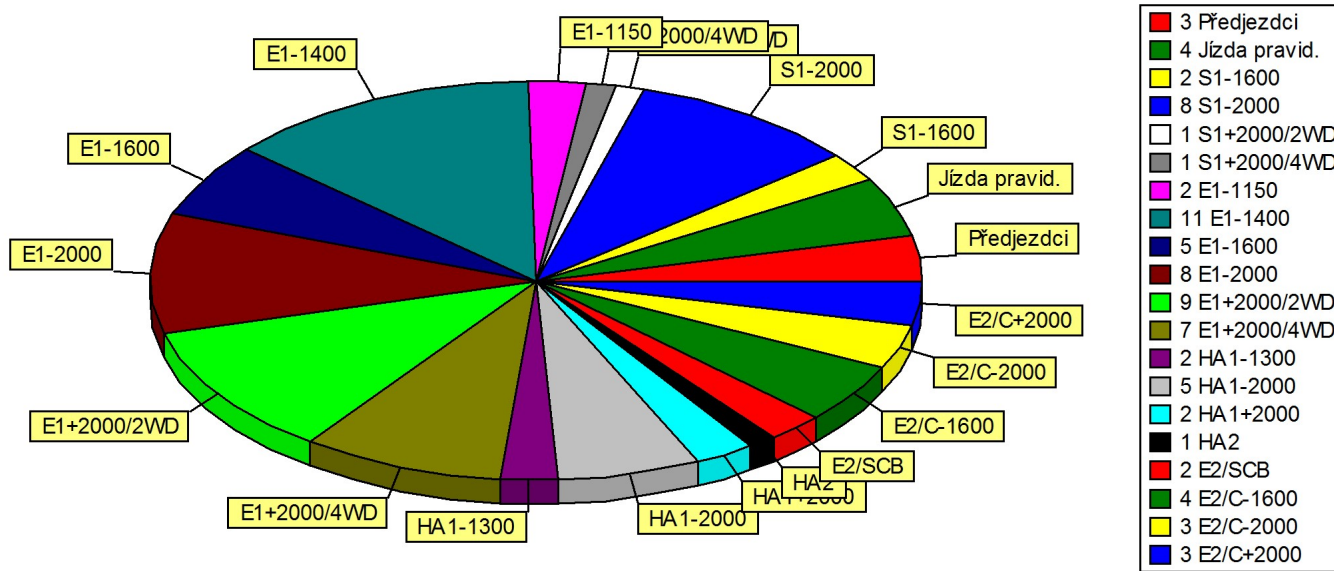

MAVERICK RESCUE EURO CUP 2016

VI. Memoriál Stanislava FIRTLA, 10.07.2016

8. - 10. 7. 2016

Jury / Competition Management					Hill Data					
Chief of Competition	GÄNSDORFER Aleš				Start Altitude	183 m				
Race Director	GÄNSDORFER Aleš				Finish Altitude	261 m				
Vice chairman	STÁRKOVÁ Kateřina				Vertical Drop	78 m				
Sport Marshal MREC	KÁRNÝ Aleš				Course Length	2210 m				
Technical Marshal MREC	ŠVESTKA Petr				Min course Width	6 m				
					Count of right-hand bend	5				
					Count of left-hand bend	4				
					Hill Record	2014, KOMÁREK David Norma M20FC EVO: 55.89				
Competition / Weather Information										
Qualification					RACE					
	Time	Weather	Temp. (°C)			Time	Weather	Temp. (°C)		
			Air	Road				Air	Road	
1st Round	08:48 - 09:42	Sunny	20	14	1st Round	13:02 - 13:47	Sunny	26	19	
2nd Round	10:32 - 11:29	Sunny	23	17	2nd Round	14:22 - 15:12	Sunny	28	21	
Statistics										
		Time			Speed (km/h)		Competitors / Nations			
		Min	Max	Avg.	Max	Min	Avg.	in start list	started	with results
Qualification	1st Round	56.380	3:43.830	1:23.093	141,114	35,545	95,747	61/3	47/3	46/3
	2nd Round	54.680	1:37.460	1:15.912	145,501	81,633	104,806	61/3	47/3	45/2
RACE	1st Round	59.880	1:41.580	1:16.818	132,866	78,323	103,569	61/3	48/3	47/3
	2nd Round	59.420	1:35.820	1:15.895	133,894	83,031	104,828	61/3	45/3	43/2
Race Director			Sport Marshal MREC			Main Timekeeper				
GÄNSDORFER Aleš			KÁRNÝ Aleš			ŠABÍK Ľuboš				