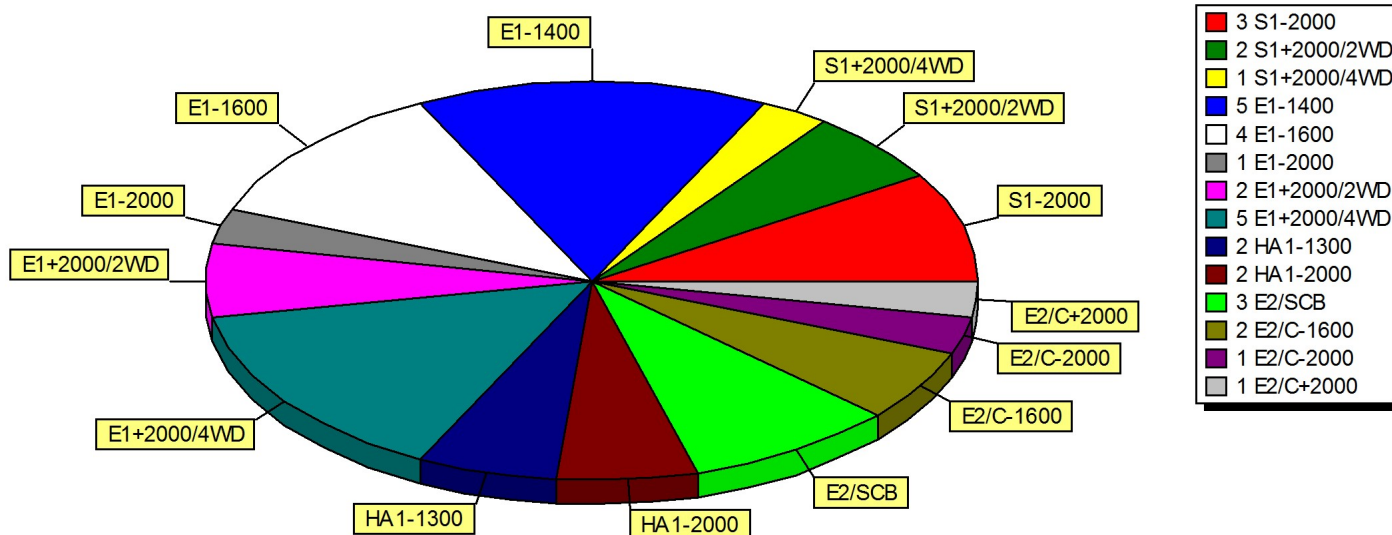

MAVERICK RESCUE EURO CUP 2016

Libínské sedlo, 07.08.2016

5. - 7. 8. 2016

Jury / Competition Management					Hill Data					
Chief of Competition	GÄNSDORFER Aleš				Start Altitude	614 m				
Race Director	GÄNSDORFER Aleš				Finish Altitude	822 m				
Vice chairman	STÁRKOVÁ Kateřina				Vertical Drop	208 m				
Sport Marshal MREC	KÁRNÝ Aleš				Course Length	4200 m				
Technical Marshal MREC	ŠVESTKA Petr				Min course Width	7 m				
					Count of right-hand bend					
					Count of left-hand bend					
					Hill Record	2014, BENEŠ Miloš Osella FA 30: 1:35.87				
Competition / Weather Information										
Qualification					RACE					
	Time	Weather	Temp. (°C)			Time	Weather	Temp. (°C)		
			Air	Road				Air	Road	
1st Round	08:10 - 09:08	Sunny	14	7	1st Round	12:30 - 13:53	Sunny	20	14	
2nd Round	10:14 - 11:01	Sunny	17	11	2nd Round	14:50 - 17:27	Sunny	22	17	
Statistics										
		Time			Speed (km/h)			Competitors / Nations		
		Min	Max	Avg.	Max	Min	Avg.	in start list	started	with results
Qualification	1st Round	2:01.820	2:31.970	2:15.386	124,118	99,493	111,680	28/1	22/1	21/1
	2nd Round	1:56.690	2:27.130	2:10.538	129,574	102,766	115,828	28/1	23/1	23/1
RACE	1st Round	1:55.290	2:30.560	2:09.180	131,148	100,425	117,046	28/1	25/1	25/1
	2nd Round	1:57.010	2:31.550	2:12.388	129,220	99,769	114,209	28/1	25/1	25/1
Race Director			Sport Marshal MREC			Main Timekeeper				
GÄNSDORFER Aleš			KÁRNÝ Aleš			ŠABÍK Ľuboš				