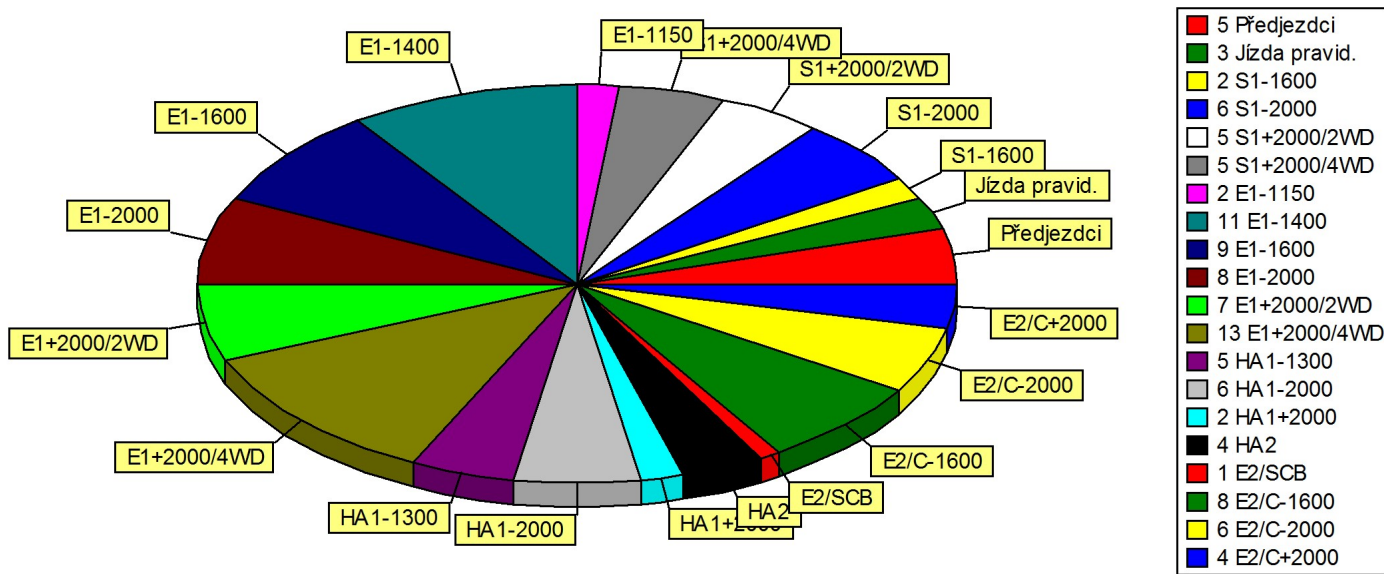

MAVERICK RESCUE EURO CUP 2016

II. Ecce Homo, 10.09.2016

9. - 10. 9. 2016

Jury / Competition Management					Hill Data					
Chief of Competition	GÄNSDORFER Aleš				Start Altitude	302 m				
Race Director	GÄNSDORFER Aleš				Finish Altitude	493 m				
Vice chairman	STÁRKOVÁ Kateřina				Vertical Drop	191 m				
Sport Marshal MREC	KÁRNÝ Aleš				Course Length	4800 m				
Technical Marshal MREC	ŠVESTKA Petr				Min course Width	7 m				
					Count of right-hand bend					
					Count of left-hand bend					
					Hill Record	2015, JANÍK Václav Norma: 1:54.34				
Competition / Weather Information										
Qualification					RACE					
	Time	Weather	Temp. (°C)			Time	Weather	Temp. (°C)		
			Air	Road				Air	Road	
1st Round	08:24 - 10:04	Sunny	17	10	1st Round	12:49 - 14:04	Sunny	26	15	
2nd Round	10:56 - 12:20	Sunny	23	13	2nd Round	14:26 - 16:41	Sunny	27	17	
Statistics										
		Time			Speed (km/h)		Competitors / Nations			
		Min	Max	Avg.	Max	Min	Avg.	in start list	started	with results
Qualification	1st Round	2:11.830	3:30.980	2:45.074	131,078	81,903	104,680	83/6	82/6	77/6
	2nd Round	2:04.540	4:11.480	2:41.777	138,751	68,713	106,813	83/6	77/6	75/6
RACE	1st Round	2:02.710	4:15.810	2:39.476	140,820	67,550	108,355	83/6	78/6	76/6
	2nd Round	2:01.180	4:37.950	2:38.503	142,598	62,169	109,020	83/6	74/6	71/5
Race Director			Sport Marshal MREC			Main Timekeeper				
GÄNSDORFER Aleš			KÁRNÝ Aleš			ŠABÍK Luboš				