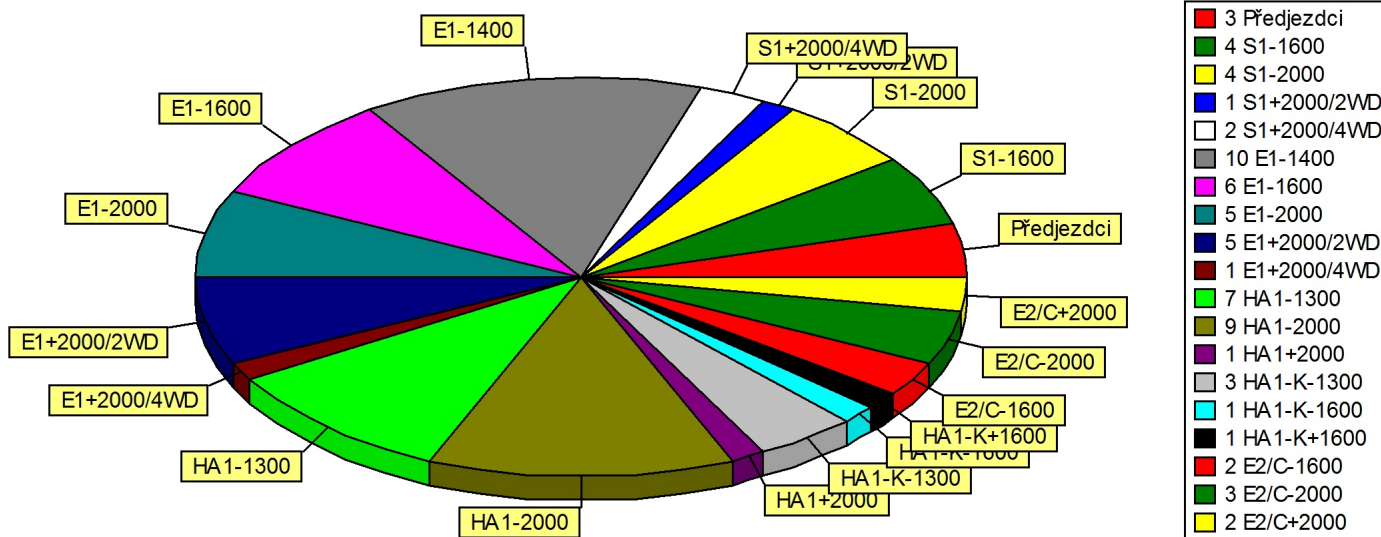

MAVERICK RESCUE EURO CUP 2018

XXXVII. Zámecký vrch, 06.05.2018

4. - 6. 5. 2018

Jury / Competition Management					Hill Data					
Chief of Competition	GÄNSDORFER Aleš				Start Altitude	359 m				
Race Director	GÄNSDORFER Aleš				Finish Altitude	466 m				
Vice chairman	STÁRKOVÁ Kateřina				Vertical Drop	107 m				
Sport Marshal MREC	STARÝ Vladimír				Course Length	2030 m				
Technical Marshal MREC	PĚNIČKA Jan				Min course Width	6 m				
					Count of right-hand bend					
					Count of left-hand bend					
					Hill Record	2017, KOMÁREK David Norma M20FC KOMVET EVO: 54.17				
Competition / Weather Information										
Qualification					RACE					
	Time	Weather	Temp. (°C)			Time	Weather	Temp. (°C)		
			Air	Road				Air	Road	
1st Round	08:04 - 09:25	Sunny	5	10	1st Round	11:41 - 14:49	Sunny	19	14	
2nd Round	09:58 - 11:17	Sunny	16	12	2nd Round	15:22 - 16:53	Sunny	21	15	
Statistics										
		Time			Speed (km/h)		Competitors / Nations			
		Min	Max	Avg.	Max	Min	Avg.	in start list	started	with results
Qualification	1st Round	1:04.810	3:32.180	1:28.329	112,760	34,442	82,736	77/4	63/4	62/3
	2nd Round	1:02.940	1:52.690	1:20.662	116,111	64,850	90,599	77/4	68/4	68/4
RACE	1st Round	1:02.450	1:47.920	1:18.899	117,022	67,717	92,624	77/4	68/4	68/4
	2nd Round	1:02.970	2:03.100	1:19.098	116,055	59,366	92,391	77/4	67/4	67/4
Race Director			Sport Marshal MREC				Main Timekeeper			
GÄNSDORFER Aleš			STARÝ Vladimír				ŠABÍK Ľuboš			