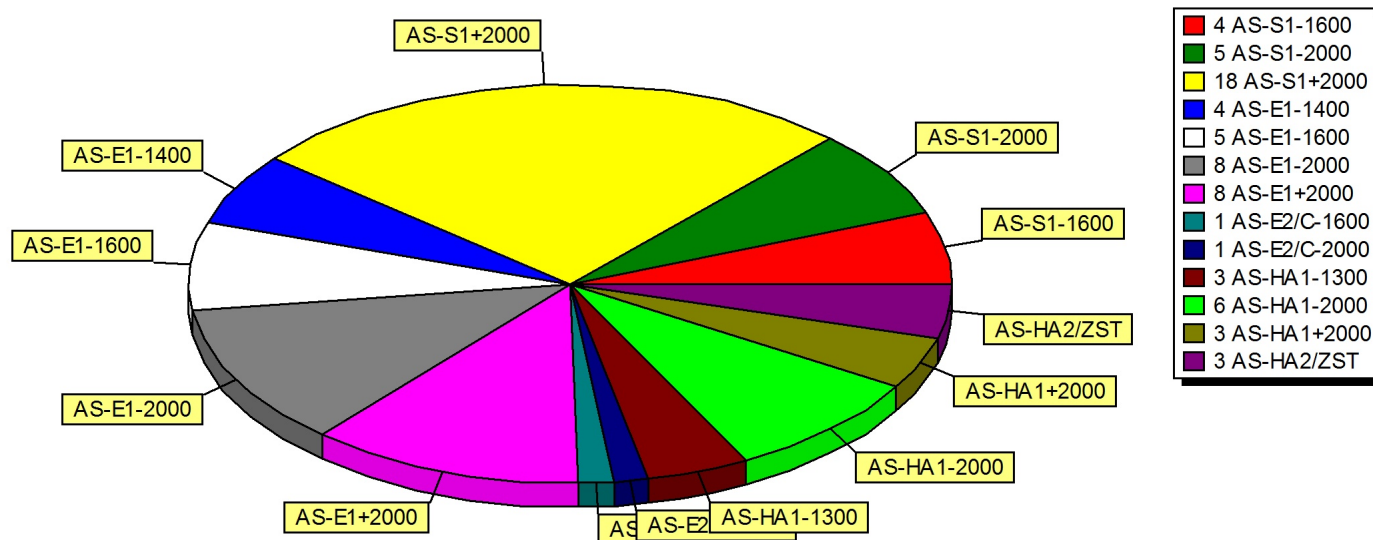

MAVERICK RESCUE EURO CUP 2018

IV. RACE CARS SHOW 2018 – MREC Automotodrom Brno II., 21. 10. 2018

Jury / Competition Management					Hill Data						
Chief of Competition	GÄNSDORFER Aleš				Start Altitude	m					
Race Director	GÄNSDORFER Aleš				Finish Altitude	m					
Vice chairman	STÁRKOVÁ Kateřina				Vertical Drop	m					
Sport Marshal MREC					Course Length	4800 m					
Technical Marshal MREC					Min course Width	15 m					
					Count of right-hand bend						
					Count of left-hand bend						
					Hill Record	: 2:08.43					
Competition / Weather Information											
Qualification					RACE						
	Time	Weather	Temp. (°C)			Time	Weather	Temp. (°C)			
			Air	Road				Air	Road		
1st Round	12:36 - 13:23	Semicloudy	11	12	1st Round	14:13 - 15:04	Semicloudy	11	12		
2nd Round	- DNS -				2nd Round	15:17 - 16:12	Semicloudy	11	12		
Statistics											
		Time			Speed (km/h)				Competitors / Nations		
		Min	Max	Avg.	Max	Min	Avg.	in start list	started	with results	
Qualification	1st Round	2:07.510	4:04.410	3:00.534	135,519	70,701	95,716	69/3	58/3	58/3	
	2nd Round							69/3	0/3	0/0	
RACE	1st Round	2:12.590	3:34.830	2:57.059	130,327	80,436	97,594	69/3	63/3	63/3	
	2nd Round	2:06.480	3:35.110	2:54.601	136,622	80,331	98,968	69/3	62/3	61/3	
Race Director				Sport Marshal MREC				Main Timekeeper			
GÄNSDORFER Aleš								ŠABÍK Ľuboš			